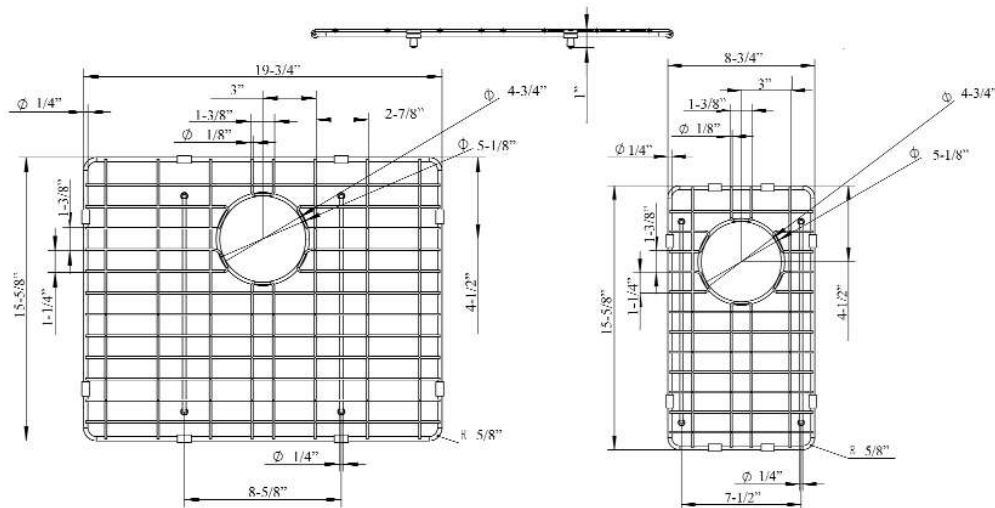

FSSDB2516 WIRE GRID

Cat. No.
FSSDB2516-WIRE

Features:

- ▶ Fits bottom of FSSDB2516 double bowl farmer sink
- ▶ Rubber Feet Covers Included

Finishes:

SS Stainless Steel

Large Wire Grid

W: 19-³/₄"
D: 15-⁵/₈"
H: 1"

Small Wire Grid

W: 8-³/₄"
D: 15-⁵/₈"
H: 1"

Drain Hole: 4-³/₄"

WARNING: This product can expose you to chemicals, including chromium, which is known to the state of California to cause cancer and birth defects or other reproductive harm. For more information go to www.P65Warnings.ca.gov

Dimensions and specifications subject to change without notice.