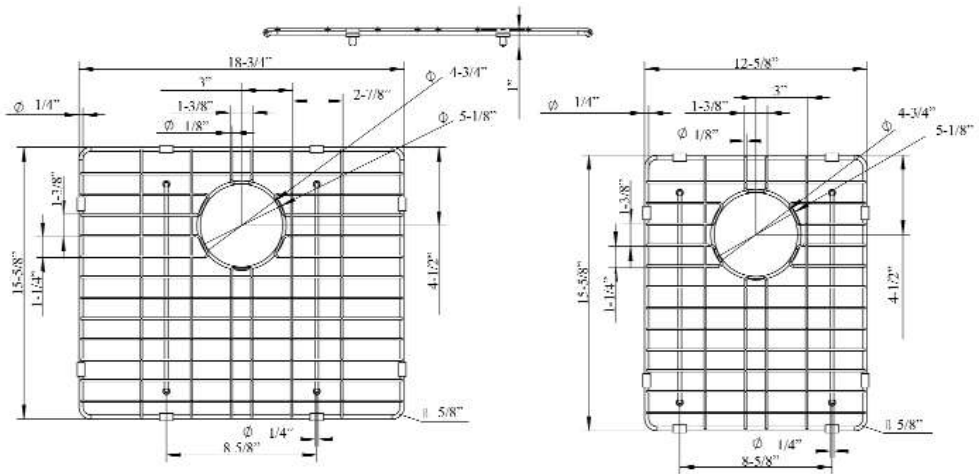

## Features:

- ▶ Fits bottom of FSSDB2512 double bowl farmer sink
- ▶ Rubber Feet Covers Included

### Large Wire Grid:

W: 18-<sup>3</sup>/<sub>4</sub>"  
D: 15-<sup>5</sup>/<sub>8</sub>"  
H: 1"

### Small Wire Grid:

W: 12-<sup>5</sup>/<sub>8</sub>"  
D: 15-<sup>5</sup>/<sub>8</sub>"  
H: 1"

Drain Hole : 4-<sup>3</sup>/<sub>4</sub>"

**WARNING:** This product can expose you to chemicals, including chromium, which is known to the state of California to cause cancer and birth defects or other reproductive harm. For more information go to [www.P65Warnings.ca.gov](http://www.P65Warnings.ca.gov)