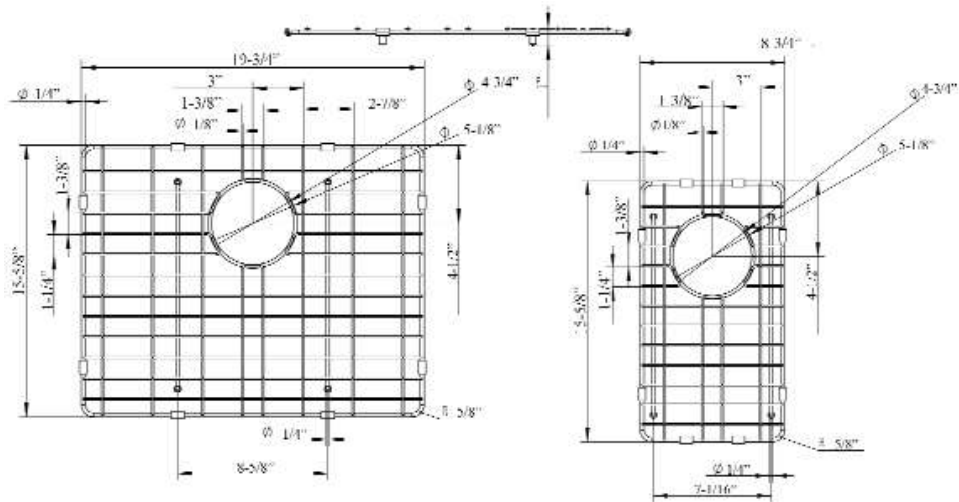

## Features:

- ▶ Fits bottom of FSSDB2508 double bowl farmer sink
- ▶ Rubber Feet Covers Included

### Large Wire Grid

W: 19-<sup>3</sup>/<sub>4</sub>"  
D: 15-<sup>5</sup>/<sub>8</sub>"  
H: 1"

### Small Wire Grid

W: 8-<sup>3</sup>/<sub>4</sub>"  
D: 15-<sup>5</sup>/<sub>8</sub>"  
H: 1"

Drain Hole: 4-<sup>3</sup>/<sub>4</sub>"

WARNING: This product can expose you to chemicals, including chromium, which is known to the state of California to cause cancer and birth defects or other reproductive harm. For more information go to [www.P65Warnings.ca.gov](http://www.P65Warnings.ca.gov)