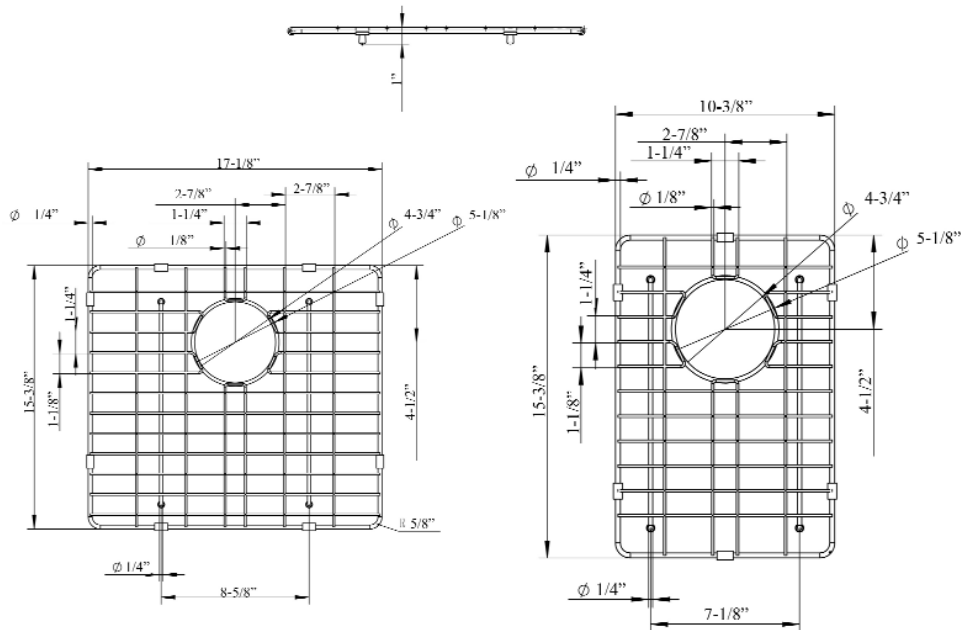

## Features:

- ▶ Fits bottom of FSSDB2504 double bowl farmer sink
- ▶ Rubber Feet Covers Included

### Large Wire Grid

W: 17-1/8"  
D: 15-3/8"  
H: 1"

### Small Wire Grid

W: 10-3/8"  
D: 15-3/8"  
H: 1"

Drain Hole: 4-3/4"

**WARNING:** This product can expose you to chemicals, including chromium, which is known to the state of California to cause cancer and birth defects or other reproductive harm.  
For more information go to [www.P65Warnings.ca.gov](http://www.P65Warnings.ca.gov)