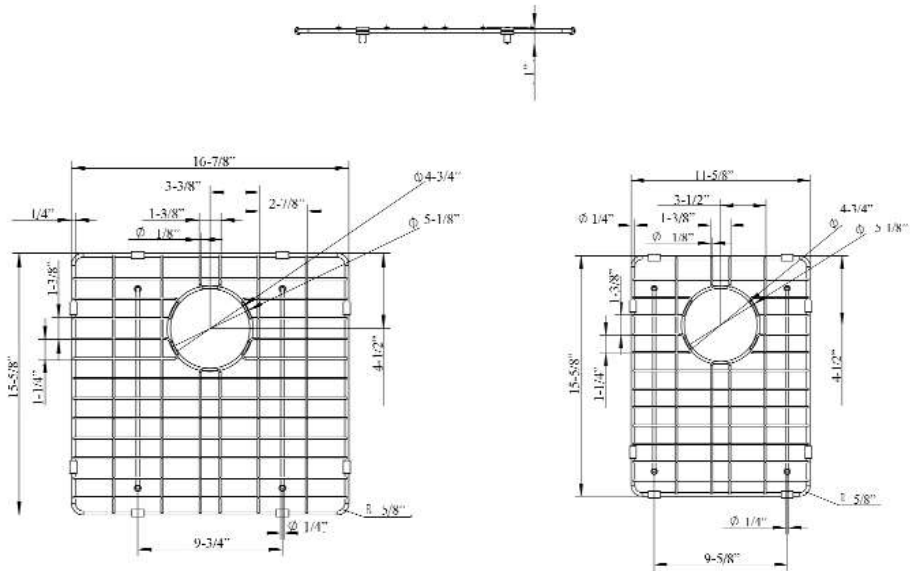

FSSDB2500 WIRE GRID

Cat. No.
FSSDB2500-WIRE

Features:

- ▶ Fits bottom of FSSDB2500 double bowl farmer sink
- ▶ Rubber Feet Covers Included

Finishes:

SS Stainless Steel

Large Wire Grid

W: 16-7/8"
D: 15-5/8"
H: 1"

Small Wire Grid

W: 11-5/8"
D: 15-5/8"
H: 1"

Drain Hole: 4-3/4"

WARNING: This product can expose you to chemicals, including chromium, which is known to the state of California to cause cancer and birth defects or other reproductive harm.
For more information go to www.P65Warnings.ca.gov

Dimensions and specifications subject to change without notice.