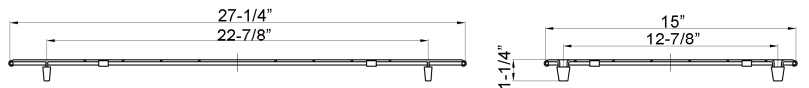

WARNING: This product can expose you to chemicals, including chromium, which is known to the state of California to cause cancer and birth defects or other reproductive harm. For more information go to www.P65Warnings.ca.gov

Dimensions and specifications subject to change without notice.