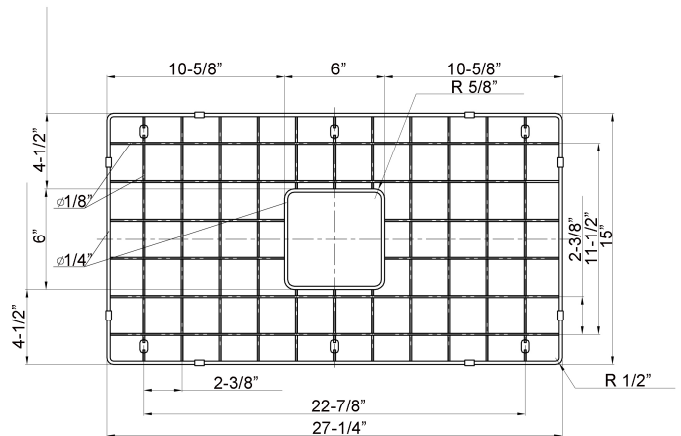

WARNING: This product can expose you to chemicals, including chromium, which is known to the state of California to cause cancer and birth defects or other reproductive harm. For more information go to www.P65Warnings.ca.gov

Dimensions and specifications subject to change without notice.