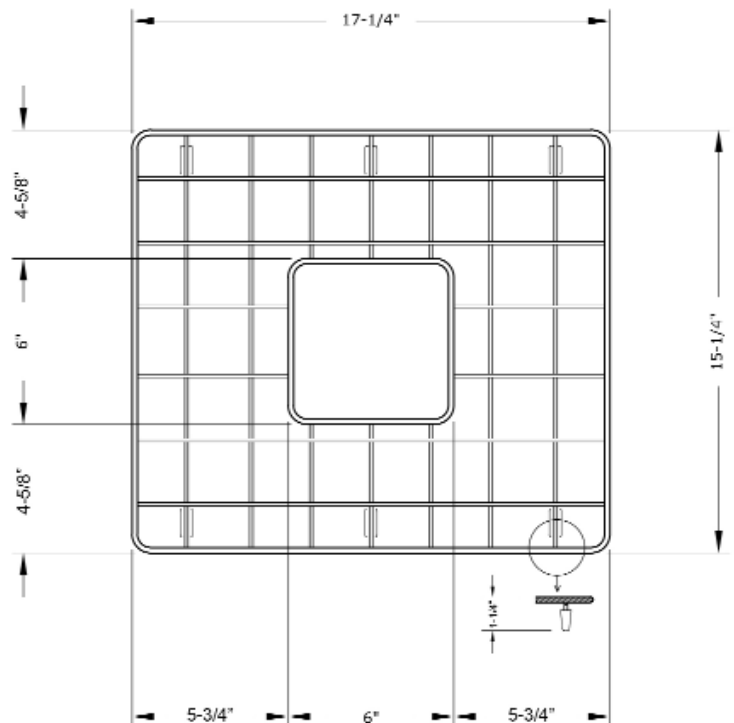

**BAIRD
FS1046
WIRE GRID**

Cat. No.
FS1046 Wire Grid

Features:

- ▶ Fits Bottom of FSSB1046 Farmer Sink
- ▶ Rubber Feet Covers Included

Finishes:

SS Stainless Steel

L: 17-1/4"
W: 15-1/4"

Drain Hole : 6" X 6"