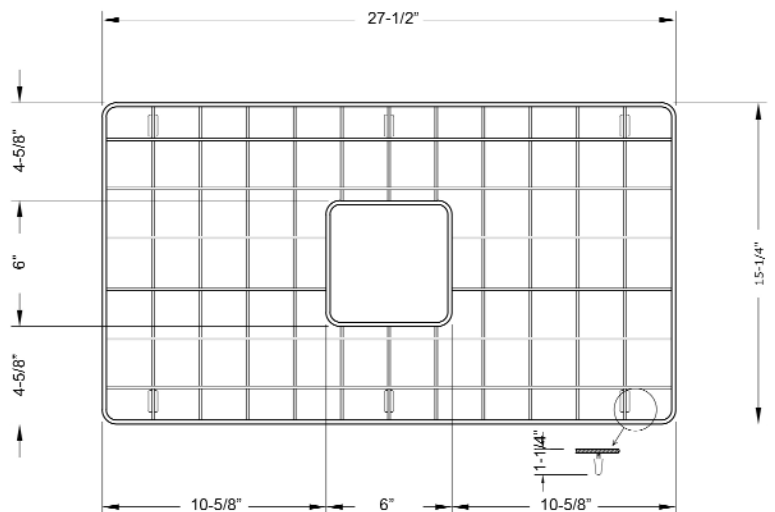

FS1040 CRISFIELD WIRE GRID

Cat. No.
FS1040 WireGrid

L: 27-1/2"
W: 15-1/4"

Drain Hole :6" X 6"

Features:

- ▶ Fits Bottom of FSSB1040 Farmer Sink
- ▶ Rubber Feet Covers Included

Finishes:

SS Stainless Steel