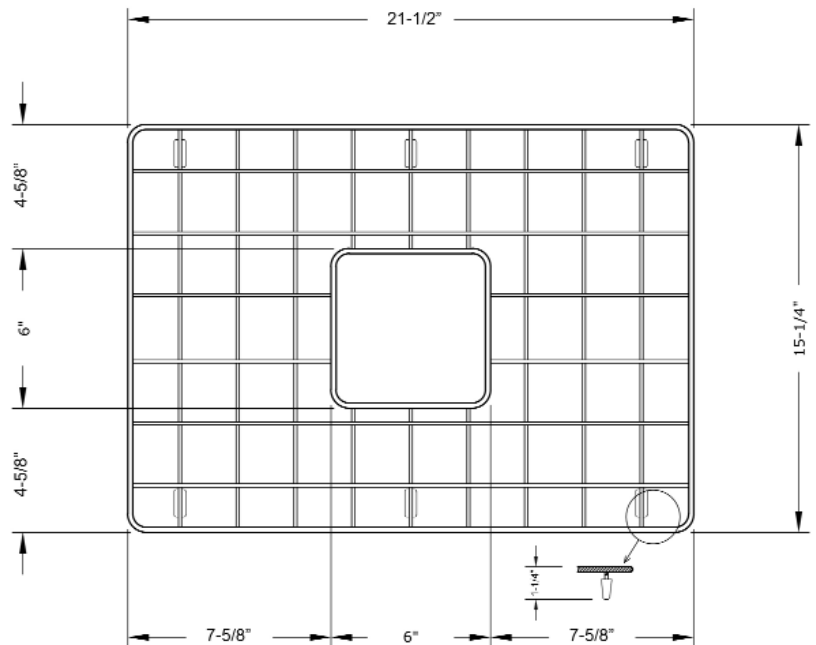

**FS1038  
CALIXO  
WIRE GRID**

Cat. No.  
FS1038 WireGrid

L: 21-1/2"  
W: 15-1/4"

Drain Hole : 6" X 6"

**Features:**

- ▶ Fits Bottom of FSSB1038 Farmer Sink
- ▶ Rubber Feet Covers Included

**Finishes:**

**SS** Stainless Steel

Dimensions and specifications subject to change without notice.