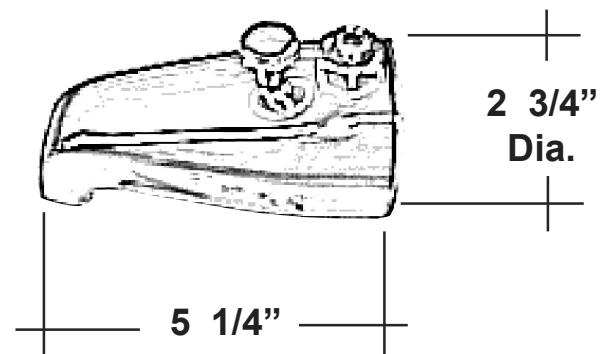

# BUILT-IN CONVERTO SHOWER SPOUT

Cat. No.  
185-S

## Features:

- ▶ Plastic construction
- ▶ Standard Sleek Design
- ▶ No Handles
- ▶ Available In Two Finishes

## Finishes:

- CP** Polished Chrome
- BP** Polished Brass

Length: 5- $\frac{1}{4}$ "

Spout  
Opening: 1- $\frac{1}{2}$ "

Dimensions are nominal and may vary. Dimensions and specifications subject to change without notice.