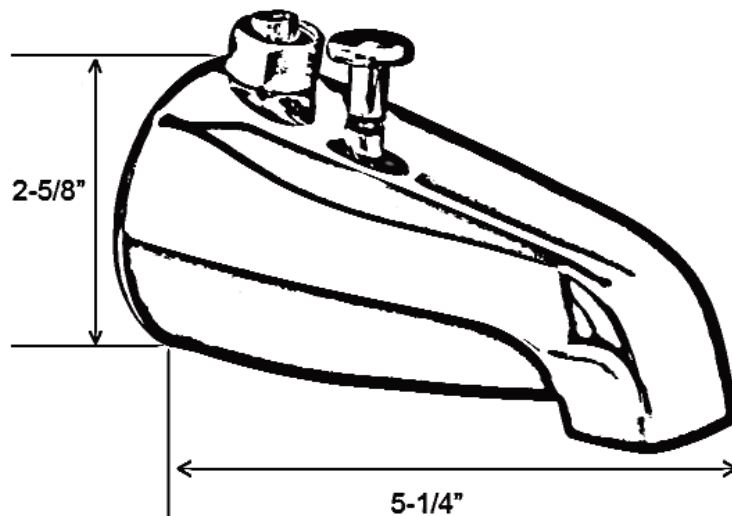

CONVERTO SHOWER FOR BUILT-IN TUB NO HANDLES

Cat. No.

4185

Riser Height: 50"
Faucet Length: 5-1/4"
Spout Opening: 1-1/2"

Features:

- ▶ Includes over rim diverter spout
- ▶ Shower head is plastic
- ▶ Riser is brass
- ▶ Includes wall support **4185WS**
- ▶ No handles
- ▶ Available In 2 Finishes

Finishes:

CP Polished Chrome

BP Polished Brass

Dimensions are nominal and may vary. Dimensions and specifications subject to change without notice.