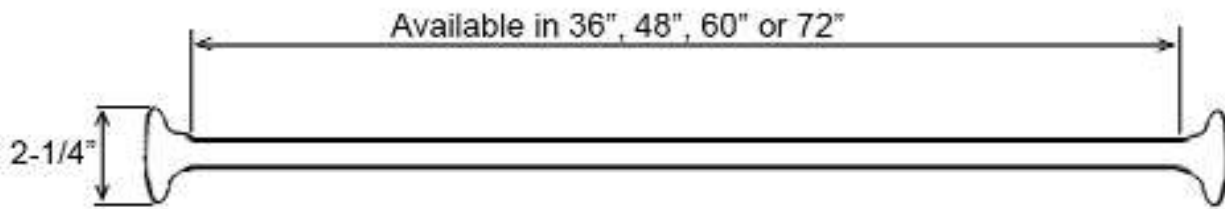

STRAIGHT SHOWER ROD

Cat. No.
4100

Size and Color Availability

4100-36	AB, CP, ORB, PB, PN, SN, WH
4100-48	AB, CP, ORB, PB, PN, SN, WH
4100-60	AB, CP, ORB, PB, PN, SN, WH
4100-72	AB, CP, ORB, PB, PN, SN, WH
4100-84	AB, CP, ORB, PB, PN, SN, WH
4100-96	AB, CP, ORB, PB, PN, SN, WH
4100-108	AB, CP, ORB, PB, PN, SN, WH

Features

- ▶ 1" Solid brass tubing
- ▶ Available in 7 lengths
- ▶ Available in 8 finishes
- ▶ Rods are adjustable by cutting ends
- ▶ 60" & 72" are one piece rods
- ▶ 84" & 96" are two piece rods
- ▶ Includes die cast flanges: part# 310
- ▶ Decorative flanges available: Part# 350

Finishes:

- AB** Antique Brass
- PN** Polished Nickel
- BP** Polished Brass
- SN** Brushed Nickel
- CP** Polished Chrome
- WH** White
- ORB** Oil Rubbed Bronze

Dimensions of fixture are nominal and may vary within the range of tolerances established by ANSI Standard. Dimensions and specifications subject to change without notice.