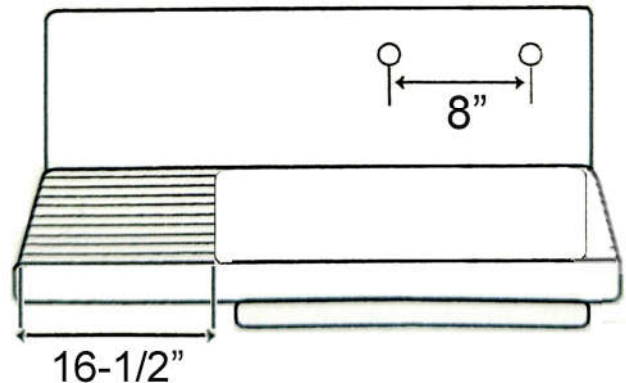

42" ALMA KITCHEN SINK

Cat. No.
KSCI42

Length: 41-1/8"
Width: (Front of sink to back) 21-5/8"
Height: 16-3/8"

Interior Dimensions:

Basin Interior: 19-1/2" x 15-3/4"
Basin Depth: 8-3/4"
Faucet holes: 1-3/8"

Features:

- ▶ Constructed of cast iron with enamel coating
- ▶ Built-in drain board on one side
- ▶ No overflow
- ▶ Faucet centers 8" widespread
- ▶ Mounts to wall
- ▶ Hangers are included
- ▶ Includes tabs that slide into brackets
- ▶ Accommodates 3-1/2" drain
- ▶ Drain board 15-1/2" L X 16-1/2" W

Colors:

WH White

Dimensions of fixture are nominal and may vary within the range of tolerances established.