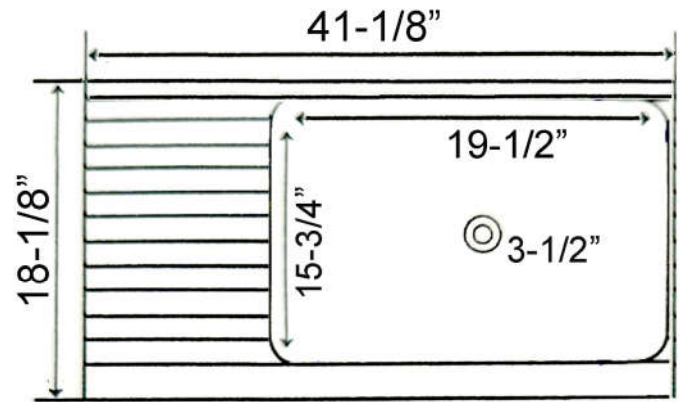

42" ALMA KITCHEN SINK

Cat. No.
KSCI42

Length: 41-1/8"
Width: (Front of sink to back) 21-5/8"
Height: 16-3/8"

Interior Dimensions:

Basin Interior: 19-1/2" x 15-3/4"
Basin Depth: 8-3/4"
Faucet holes: 1-3/8"

Features:

- ▶ Constructed of cast iron with enamel coating
- ▶ Built-in drain board on one side
- ▶ No overflow
- ▶ Faucet centers 8" widespread
- ▶ Mounts to wall
- ▶ Hangers are included
- ▶ Includes tabs that slide into brackets
- ▶ Accommodates 3-1/2" drain
- ▶ Drain board 15-1/2" L X 16-1/2" W

Colors:

WH White

Dimensions of fixture are nominal and may vary within the range of tolerances established.