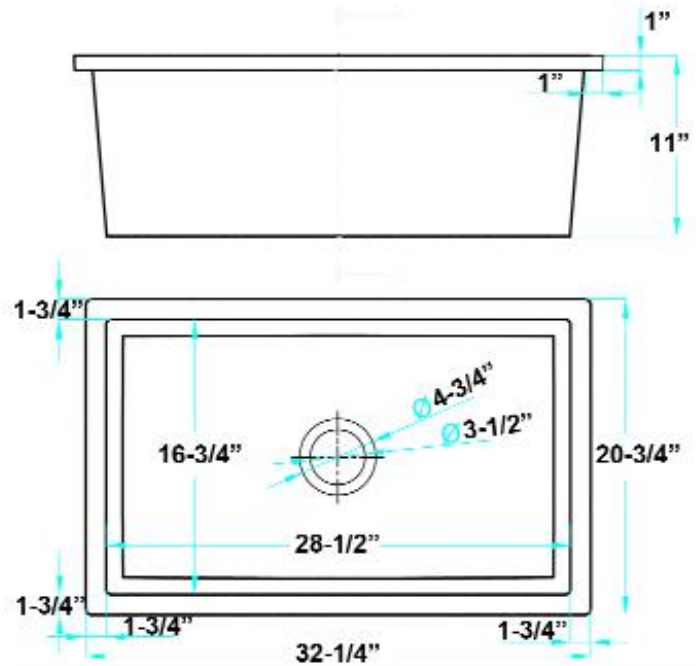

STELLA KITCHEN SINK

Cat. No.
KS32

Top: 32-1/4"W x 20-3/4"D
Base: 28"W x 16-1/4"D
Height: 11"

Interior Dimensions:

Top: 28-1/2"W x 16-3/4"D
Base: 26-3/4"W x 16-1/2"D
Basin Depth: 8-3/4"

Features:

- ▶ Made of Fine Fire Clay for Durability
- ▶ Can be used with Garbage Disposals
- ▶ Flange Extension NOT needed

Colors:

WH White

Dimensions of fixture are nominal and may vary within the range of tolerances established by ANSI Standard A112.19.9. Dimensions and specifications subject to change without notice.