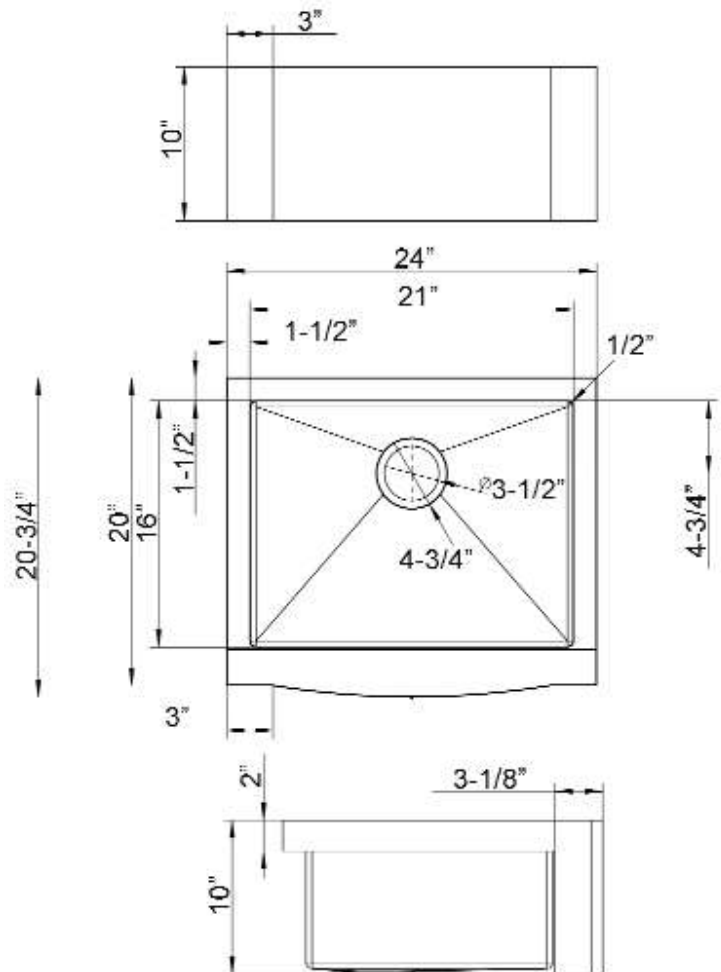

# 24" BREMEN SINGLE BOWL FARMER SINK

Cat. No

FSSSB2037-SS

W: 24"

D: 20-3/4"

H: 10"

**\*Please do NOT cut hole without template or actual product.**

### Interior Dimensions:

Basin Interior: 21" W x 16" D

Basin Depth: 9-1/2"

### Features:

- ▶ Solid 16 gauge, 304 grade metal construction
- ▶ Tight radius corners
- ▶ Easy maintenance with matte finish
- ▶ Template included
- ▶ Insulated for sound reduction
- ▶ Rim width is 1-1/2"
- ▶ Accomodates 3-1/2" drain
- ▶ Wire grid available to purchase separately, **FSSSB2037-Wire**

Dimensions of fixture are nominal and may vary within the range of tolerances established by ANSI Standard A112.19.2. Dimensions and specifications subject to change without notice.