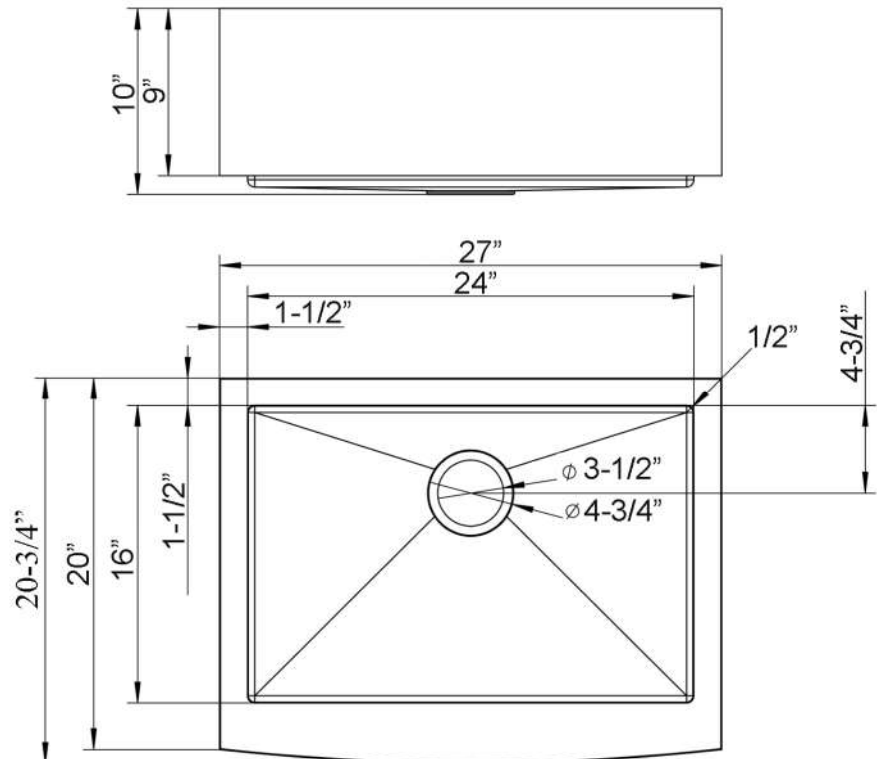

27" AMANDA SINGLE BOWL FARMER SINK

Cat. No
FSSSB2018-SS

W: 27"
D: 20-3/4"
H: 10"

***Please do NOT cut hole without template or actual product.**

Interior Dimensions:

Basin Interior: 24"W x 16"D
Basin Depth: 9"

Features:

- ▶ Solid 16 gauge, 304 grade metal construction
- ▶ Tight radius corners
- ▶ Template included
- ▶ Easy maintenance with matte finish
- ▶ Curved bowl
- ▶ Rim width is 1-1/2"
- ▶ Drain is 3-1/2"
- ▶ Wire grid available to purchase separately, **FSSSB2018-Wire**

Dimensions of fixture are nominal and may vary within the range of tolerances established by ANSI Standard A112.19.2. Dimensions and specifications subject to change without notice.