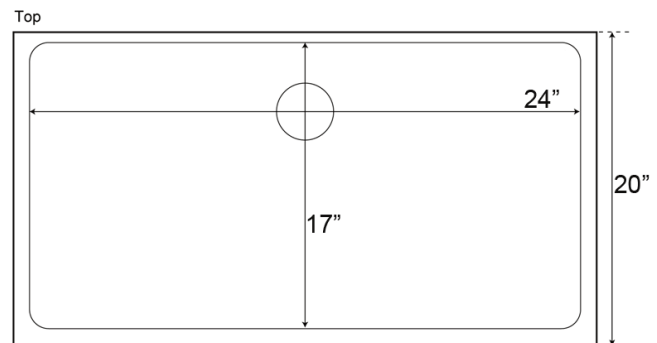

**27" ANISE SINGLE  
BOWL FARMER SINK**

Cat. No  
FSSSB2010-SS

W: 27"  
D: 20"  
H: 11"

**Features:**

- ▶ Solid 16 gauge, 304 grade metal construction
- ▶ Tight radius corners
- ▶ Easy maintenance with matte finish
- ▶ Mounting clips included
- ▶ Template is included
- ▶ Insulated for sound reduction
- ▶ Angled bowl
- ▶ Rim width is 1-1/2"
- ▶ Drain is 3-1/2"

**Compliance Certification**  
Meets or exceeds the following  
specifications: ASME  
A112.19.3-2001 for Stainless Steel.

**\*Please do NOT cut hole without  
template or actual product.**

**Interior Dimensions:**

Basin Interior: 24" W x 17" D  
Basin Depth: 10"

Dimensions of fixture are nominal and may vary within the range of tolerances established by ANSI Standard A112.19.2. Dimensions and specifications subject to change without notice.