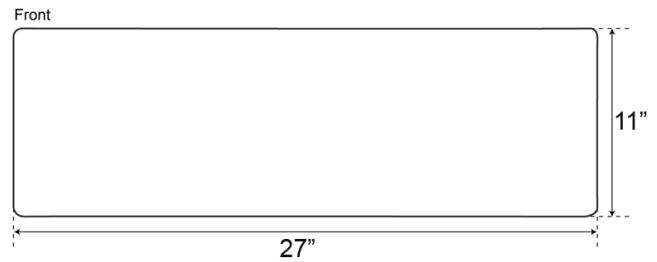

**27" ANISE SINGLE  
BOWL FARMER SINK**

Cat. No  
FSSSB2010-SS

W: 27"  
D: 20"  
H: 11"

**Features:**

- ▶ Solid 16 gauge, 304 grade metal construction
- ▶ Tight radius corners
- ▶ Easy maintenance with matte finish
- ▶ Mounting clips included
- ▶ Template is included
- ▶ Insulated for sound reduction
- ▶ Angled bowl
- ▶ Rim width is 1-1/2"
- ▶ Drain is 3-1/2"

**Compliance Certification**  
Meets or exceeds the following  
specifications: ASME  
A112.19.3-2001 for Stainless Steel.

**\*Please do NOT cut hole without  
template or actual product.**

**Interior Dimensions:**

Basin Interior: 24" W x 17" D  
Basin Depth: 10"

Dimensions of fixture are nominal and may vary within the range of tolerances established by ANSI Standard A112.19.2. Dimensions and specifications subject to change without notice.