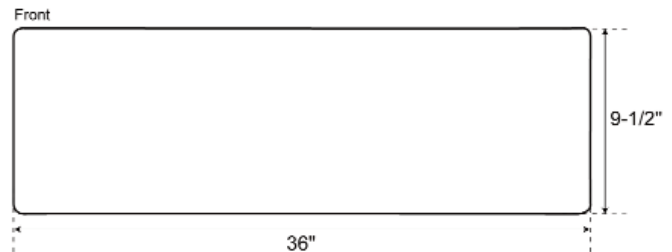

**36" ADRIANO SINGLE  
BOWL FARMER SINK**

Cat. No  
FSSSB2008-SS

W: 36"  
D: 20"  
H: 9-1/2"

**Features:**

- ▶ Solid 16 gauge, 304 grade metal construction
- ▶ Tight radius corners
- ▶ Easy maintenance with matte finish
- ▶ Side rim width is 1-1/2"
- ▶ Front rim width is 2-1/2"
- ▶ Drain is 3-1/2"

Basin Interior: 33" W x 16" D  
Basin Depth: 8-3/4"

Dimensions of fixture are nominal and may vary within the range of tolerances established by ANSI Standard A112.19.2. Dimensions and specifications subject to change without notice.