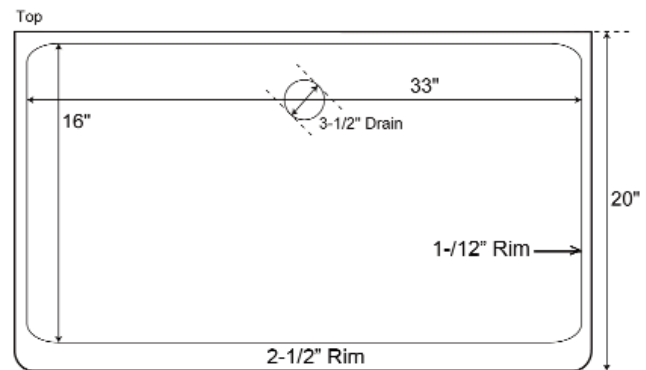

**36" ADRIANO SINGLE  
BOWL FARMER SINK**

Cat. No  
FSSSB2008-SS

W: 36"  
D: 20"  
H: 9-1/2"

**Features:**

- ▶ Solid 16 gauge, 304 grade metal construction
- ▶ Tight radius corners
- ▶ Easy maintenance with matte finish
- ▶ Side rim width is 1-1/2"
- ▶ Front rim width is 2-1/2"
- ▶ Drain is 3-1/2"

**Compliance Certification**  
Meets or exceeds the following  
specifications: ASME  
A112.19.3-2001 for Stainless Steel.

**\*Please do NOT cut hole without  
template or actual product.**

**Interior Dimensions:**

Basin Interior: 33" W x 16" D  
Basin Depth: 8-3/4"

Dimensions of fixture are nominal and may vary within the range of tolerances established by ANSI Standard A112.19.2. Dimensions and specifications subject to change without notice.