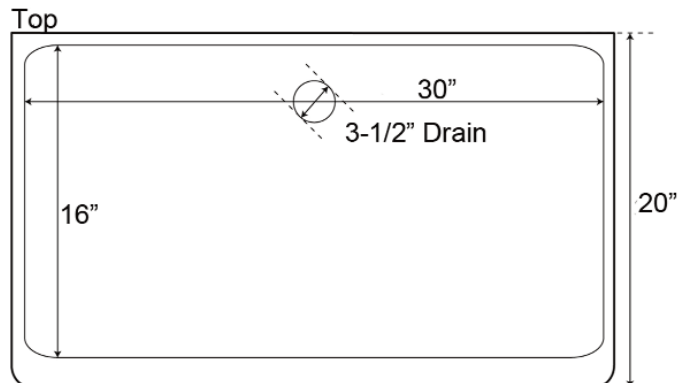

**33" ADELPHIA SINGLE
BOWL FARMER SINK**

Cat. No
FSSSB2006-SS

W: 33"
D: 20"
H: 10-1/2"

Features:

- ▶ Solid 16 gauge, 304 grade metal construction
- ▶ Tight radius corners
- ▶ Easy maintenance with matte finish
- ▶ Rim width is 1-1/2"
- ▶ Drain is 3-1/2"

Compliance Certification
Meets or exceeds the following
specifications: ASME
A112.19.3-2001 for Stainless Steel.

***Please do NOT cut hole without
template or actual product.**

Interior Dimensions:

Basin Interior: 30"W x 16"D
Basin Depth: 10"

Dimensions of fixture are nominal and may vary within the range of tolerances established by ANSI Standard A112.19.2. Dimensions and specifications subject to change without notice.