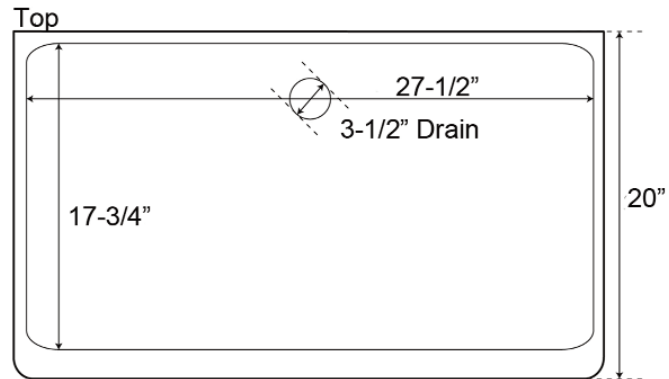

**30" ADRIANO SINGLE
BOWL FARMER SINK**

Cat. No
FSSSB2004-SS

W: 30-1/2"
D: 20"
H: 9-1/2"

Features:

- ▶ Solid 16 gauge, 304 grade metal construction
- ▶ Tight radius corners
- ▶ Easy maintenance with matte finish
- ▶ Rim width is 1-1/2"
- ▶ Drain is 3-1/2"

Compliance Certification
Meets or exceeds the following
specifications: ASME
A112.19.3-2001 for Stainless Steel.

***Please do NOT cut hole without
template or actual product.**

Interior Dimensions:

Basin Interior: 27-1/2" W x 17-3/4" D
Basin Depth: 8-3/4"

Dimensions of fixture are nominal and may vary within the range of tolerances established by ANSI Standard A112.19.2. Dimensions and specifications subject to change without notice.