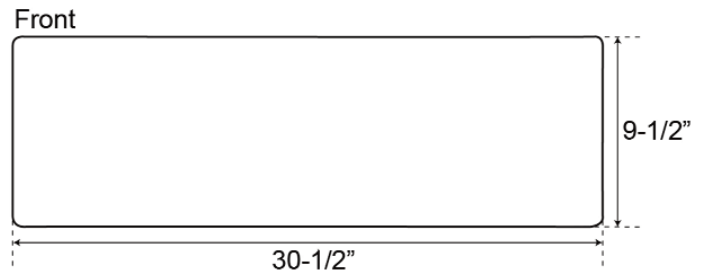

**30" ADRIANO SINGLE
BOWL FARMER SINK**

Cat. No
FSSSB2004-SS

W: 30-1/2"
D: 20"
H: 9-1/2"

Features:

- ▶ Solid 16 gauge, 304 grade metal construction
- ▶ Tight radius corners
- ▶ Easy maintenance with matte finish
- ▶ Rim width is 1-1/2"
- ▶ Drain is 3-1/2"

Compliance Certification
Meets or exceeds the following
specifications: ASME
A112.19.3-2001 for Stainless Steel.

***Please do NOT cut hole without
template or actual product.**

Interior Dimensions:

Basin Interior: 27-1/2" W x 17-3/4" D
Basin Depth: 8-3/4"