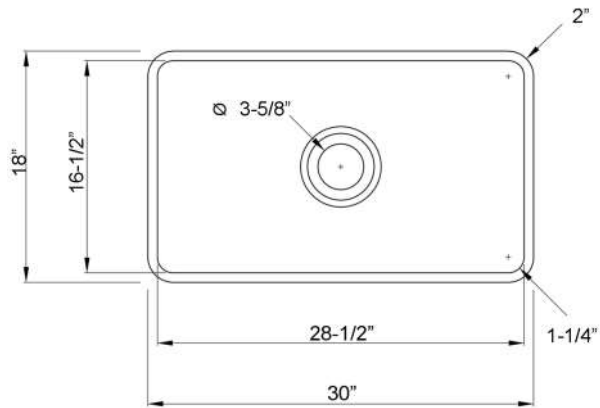

**30" CRISFIELD SINGLE
BOWL FARMER SINK**

Cat. No
FSSB1040

W: 30"
D: 18"
H: 10"

Features:

- ▶ Constructed of fine fireclay for beauty and durability
- ▶ Finely crafted in Italy
- ▶ Fireclay provides a smooth, waveless surface
- ▶ Non-porous surface resists heat, stains and cracking
- ▶ Sides and front have 3/4" rim
- ▶ 3-1/2" center drain openings
- ▶ Sink is finished in four sides
- ▶ Available in 6 colors
- ▶ Wire Grid to be purchased separately
- ▶ IAPMO tested & approved for UPC,IPC and National Plumbing code of Canada.

Colors:

WH White	CO Cobalt
BQ Bisque	GR Gray Matte
BL Black	DGR Dark Grey Matte

Interior Dimensions:

Basin Interior: 28-1/2" W x 16-1/2" D
Basin Depth: 9"

Dimensions of fixture are nominal and may vary within the range of tolerances established by ANSI Standard A112.19.2. Dimensions and specifications subject to change without notice.