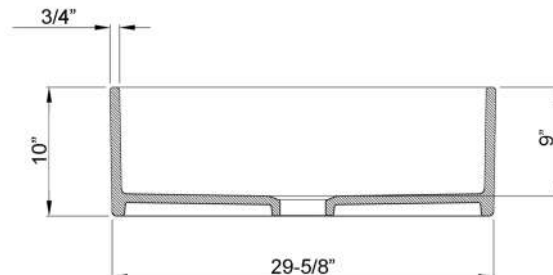

**30" CRISFIELD SINGLE
BOWL FARMER SINK**

Cat. No
FSSB1040

W: 30"
D: 18"
H: 10"

Features:

- ▶ Constructed of fine fireclay for beauty and durability
- ▶ Finely crafted in Italy
- ▶ Fireclay provides a smooth, waveless surface
- ▶ Non-porous surface resists heat, stains and cracking
- ▶ Sides and front have 3/4" rim
- ▶ 3-1/2" center drain openings
- ▶ Sink is finished in four sides
- ▶ Available in 6 colors
- ▶ Wire Grid to be purchased separately
- ▶ IAPMO tested & approved for UPC,IPC and National Plumbing code of Canada.

Colors:

WH White	CO Cobalt
BQ Bisque	GR Gray Matte
BL Black	DGR Dark Grey Matte

Interior Dimensions:

Basin Interior: 28-1/2" W x 16-1/2" D
Basin Depth: 9"

Dimensions of fixture are nominal and may vary within the range of tolerances established by ANSI Standard A112.19.2. Dimensions and specifications subject to change without notice.