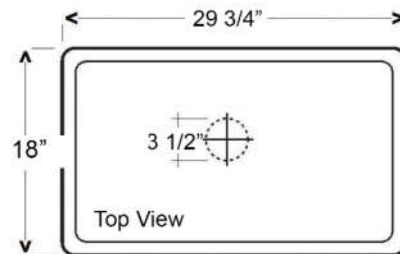

**30" FELICITY SINGLE
BOWL FARMER SINK**

Cat. No
FS30FL

W: 29-³/₄"
D: 18"
H: 10"

Features:

- ▶ Constructed of Fireclay
- ▶ Center drain
- ▶ Single Bowl
- ▶ Accommodates 3-¹/₂" drain
- ▶ Flange extension is not needed
- ▶ Finished on all 4 sides

Finish:
WH White

Compliance Certification
Meets or exceeds the following
specifications: ASME
112.19.2.2013 for fine fire clay
for durability.

Interior Bowl Dimensions:

Basin Interior: 27-¹/₂" X 15-³/₄"

Basin Depth: 8-¹/₂"

Dimensions of fixture are nominal and may vary within the range of tolerances established by ANSI Standard A112.19.2.2013 Dimensions and specifications subject to change without notice.