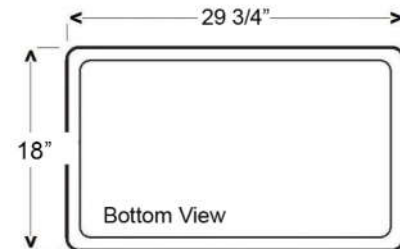

**30" FELICITY SINGLE
BOWL FARMER SINK**

Cat. No
FS30FL

W: 29-³/₄"
D: 18"
H: 10"

Features:

- ▶ Constructed of Fireclay
- ▶ Center drain
- ▶ Single Bowl
- ▶ Accommodates 3-¹/₂" drain
- ▶ Flange extension is not needed
- ▶ Finished on all 4 sides

Finish:
WH White

Compliance Certification
Meets or exceeds the following
specifications: ASME
112.19.2.2013 for fine fire clay
for durability.

Interior Bowl Dimensions:

Basin Interior: 27-¹/₂" X 15-³/₄"

Basin Depth: 8-¹/₂"

Dimensions of fixture are nominal and may vary within the range of tolerances established by ANSI Standard A112.19.2.2013 Dimensions and specifications subject to change without notice.