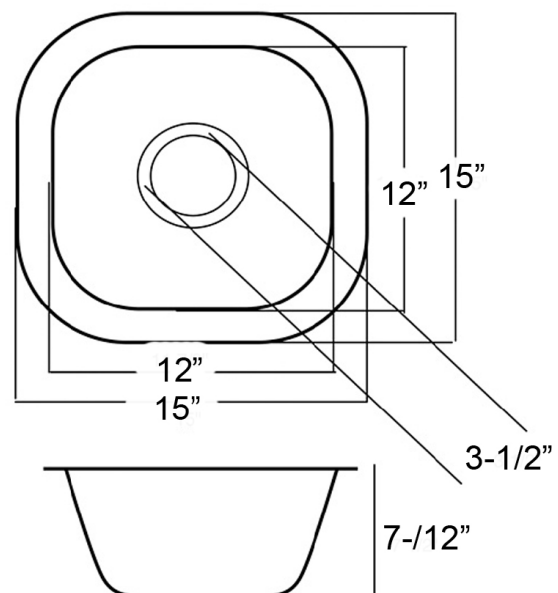

# SQUARE COPPER BAR/PREP SINK

Cat. No.  
6520

W: 15"

D: 15"

## Interior Dimensions:

Basin: 12" x 12"  
Basin Depth: 7-1/2"

## Finishes:

**AC** Hammered Antique Copper  
**SN** Satin Nickel

Dimensions of fixture are nominal and may vary. Dimensions and specifications subject to change without notice.