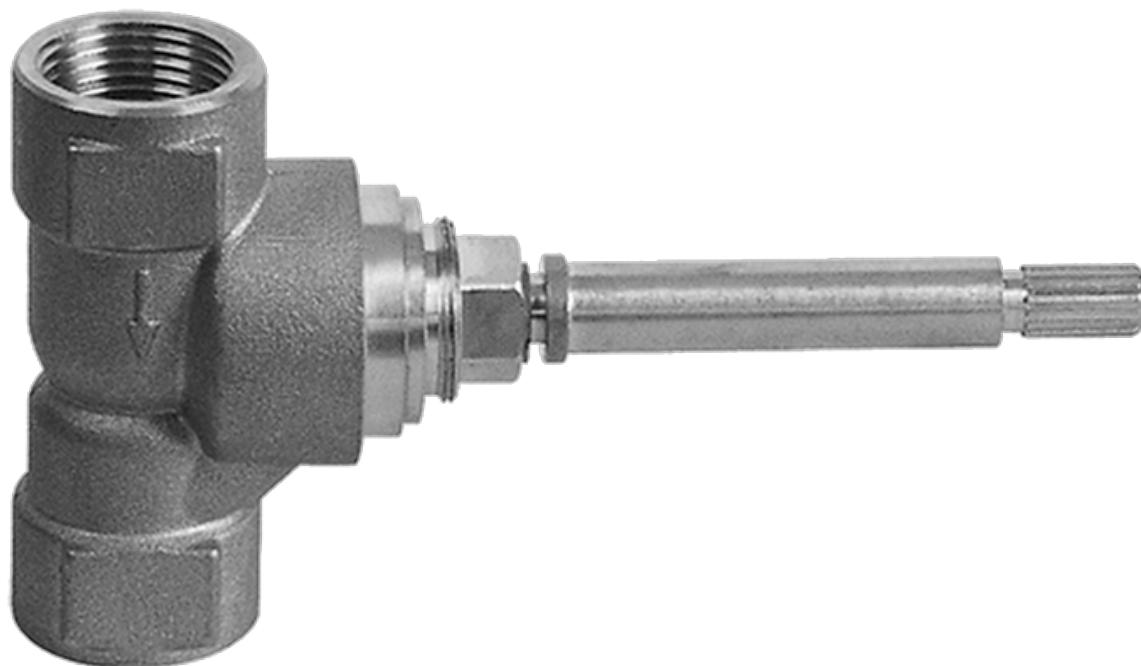

## Information

- 3/4" Thermostatic Valve
- 8" Showerhead w/12" Ceiling-Mounted Shower Arm
- Swivel Body Sprays (3 pieces)
- Handshower Set w/Wall Bracket and Wall Elbow
- Stop/Volume Control Valves (3 pieces)
- Showerhead Features No-Clog, Easy-Clean Spray Nozzles
- Flow Rates: showerhead  $\leq 2.0$  max gpm, handshower  $\leq 1.5$  max gpm
- Optional Extension Kit

### Information

- Single metal handle
- Decorative trim plate
- Use with G-8000 or G-8005 thermostatic rough valve
- To complete package, you must order rough valve
- ADA

## Information

- 3/4" universal inlets/outlets with female threads
- Supplied with protective plastic cover