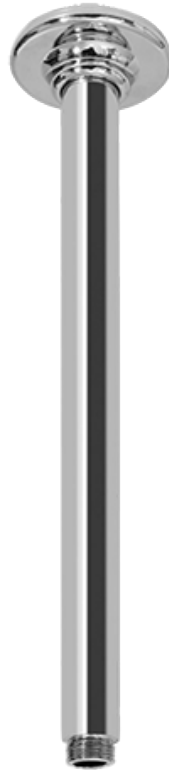

SHOWER
12" Ceiling Shower Arm
G-8540

GRAFF®

Information

- Includes arm and round flange
- 1/2" NPT male thread inlet
- For use with all showerheads

Finishes