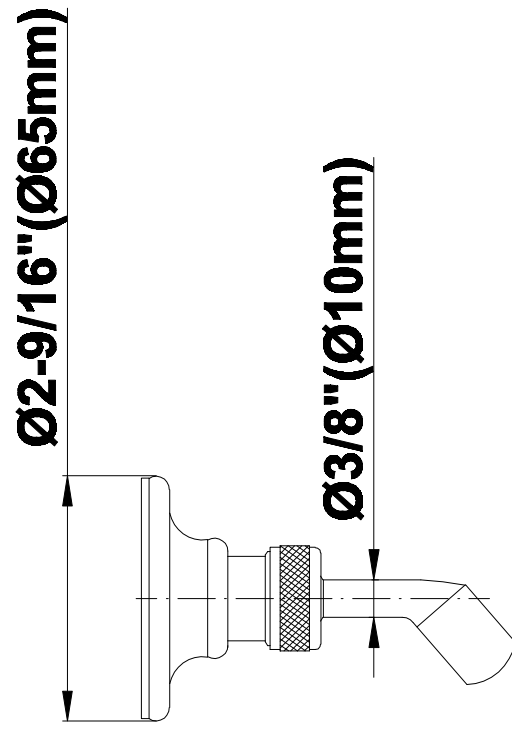

# G-8480

SHOWER  
12" Ceiling Shower Arm  
**G-8540**

**GRAFF®**

---

**Information**

- Includes arm and round flange
- 1/2" NPT male thread inlet
- For use with all showerheads

**Finishes**

Olive Bronze

# G-8540

SHOWER  
Traditional Wall Bracket for  
Handshower  
**G-8602**

---

**GRAFF®**

**Information**

- Solid brass construction
- Swivel holder

**Finishes**

Olive Bronze

# G-8602

SHOWER  
Traditional Wall Supply Elbow  
**G-8603**

**GRAFF®**

---

**Information**

- 1/2" NPT female thread inlet

**Finishes**

Olive Bronze