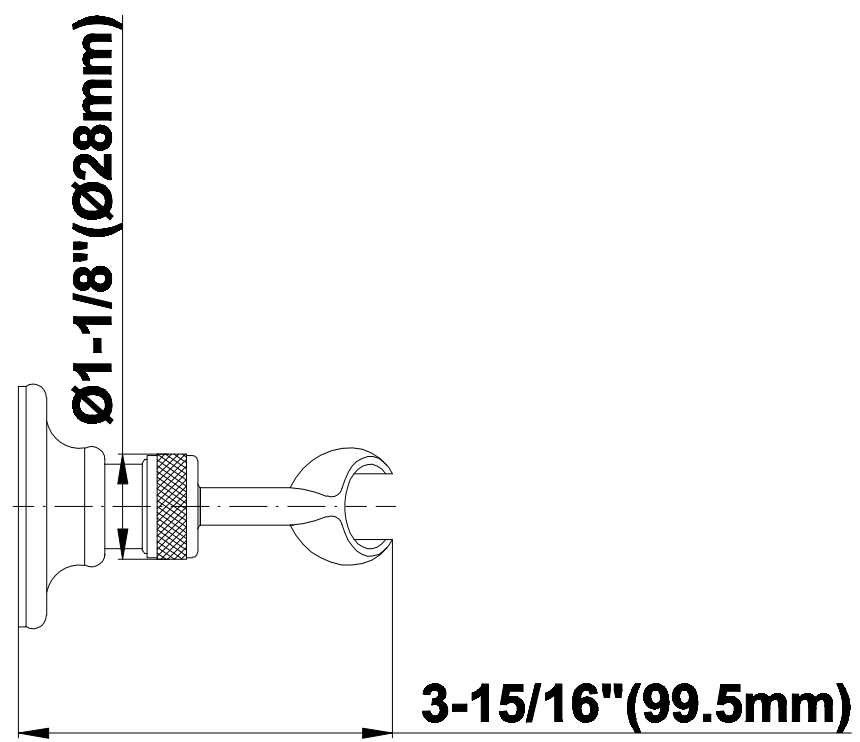

# G-8540

SHOWER  
Traditional Wall Bracket for  
Handshower  
**G-8602**

---

**GRAFF®**

**Information**

- Solid brass construction
- Swivel holder

**Finishes**

Olive Bronze

# G-8602

SHOWER  
Traditional Wall Supply Elbow  
**G-8603**

**GRAFF®**

---

**Information**

- 1/2" NPT female thread inlet

**Finishes**

Olive Bronze