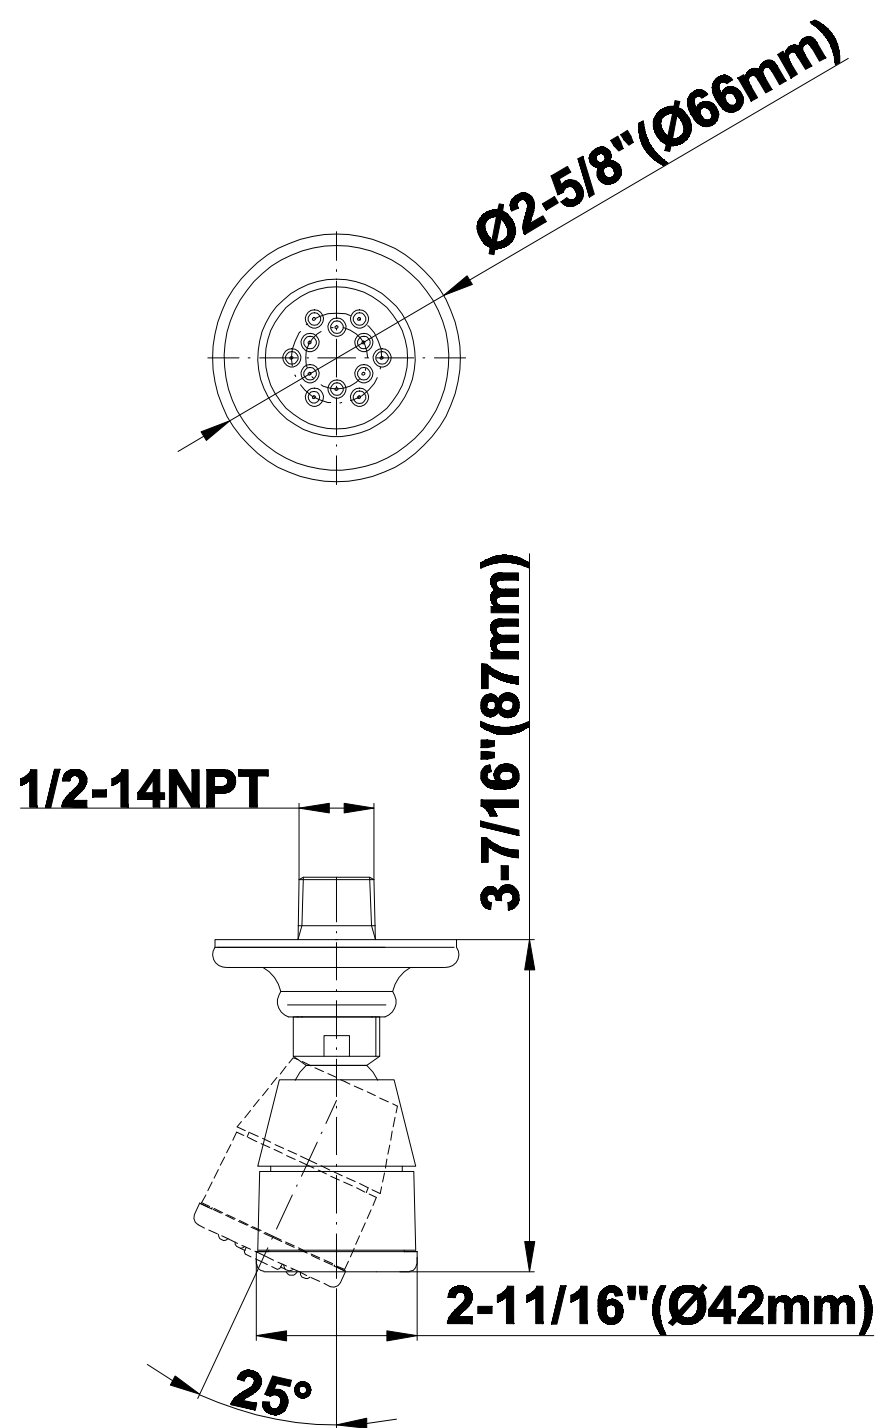

# G-8480

SHOWER  
12" Ceiling Shower Arm  
**G-8540**

**GRAFF®**

---

**Information**

- Includes arm and round flange
- 1/2" NPT male thread inlet
- For use with all showerheads

**Finishes**

Olive Bronze