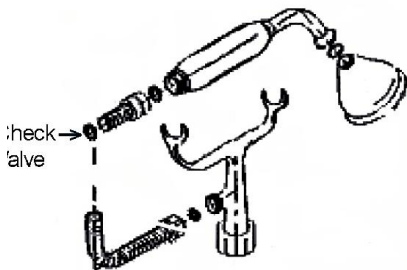

Dimensions are nominal and may vary. Dimensions and specifications subject to change without notice.