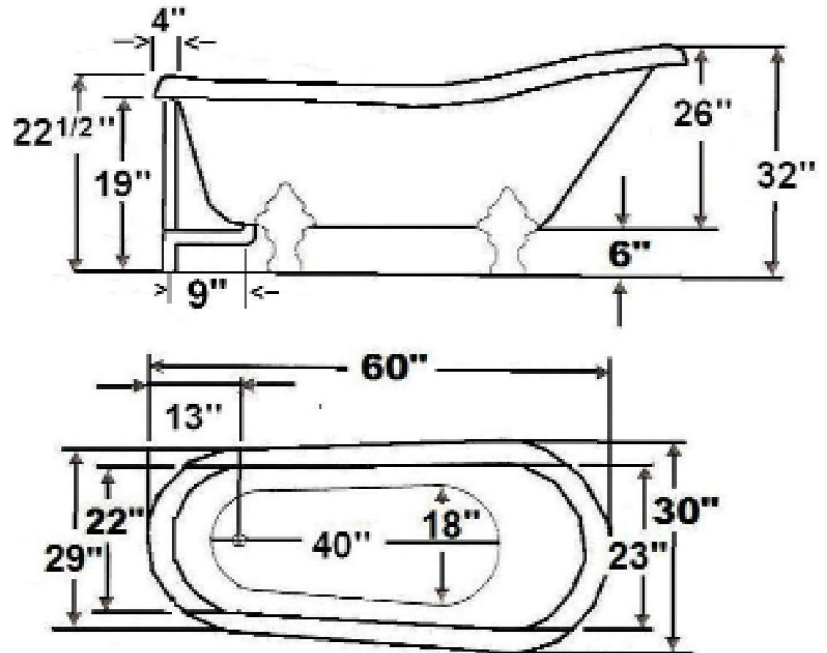

Foot Finishes

BQ Bisque	BN Brushed Nickel
BL Black	ORB Oil Rubbed Bronze
PB Polished Brass	PN Polished Nickel
CP Polished Chrome	WH White

Custom Colors Available (inside of tub is always white enamel):
Painted bathtubs are considered "special order" and are not returnable
$160 Bisque or Black $250 Designer Color

The following is recommended for ADTS60 slipper tubs:
•Faucets: part #4602, 7393, or 7410
•Freestanding Bath Supplies: #4502-PL
•Leg tub drain: part #5599