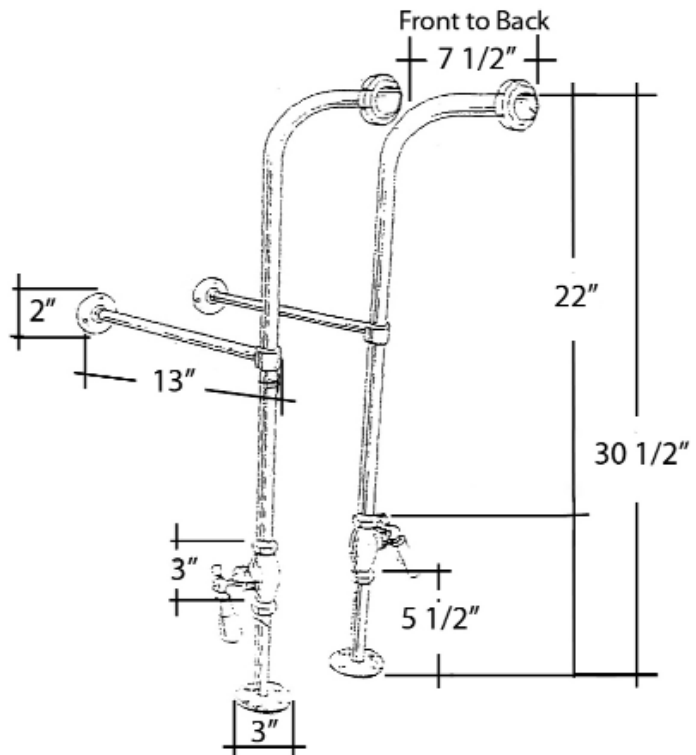

L: 60"  
W: 30"  
H: 22-1/2" (from floor) short end  
32" (from floor) tall end  
16-1/2" (from bottom of tub) short end  
26" (from bottom of tub) tall end

Water Depth: 11-1/2" to OF

**Tub Colors**

WH White BQ Bisque

## Features:

- ▶ Brass construction
- ▶ Elephant spout length is 5"
- ▶ Spout flow rate is 3.70 GPM
- ▶ Available with porcelain lever (**4602-PL**) or metal cross handles (**4602-MC**)
- ▶ Telephone handshower with cradle and hose
- ▶ Handshower flow rate 2.5 GPM
- ▶ Handshower includes backflow preventer
- ▶ Swivel mounts adjust centers from 3" to 12"
- ▶ Faucet centers are 7" without swivel mounts
- ▶ For tub wall mount installation
- ▶ ¼ turn ceramic disc cartridges
- ▶ To be used with double offset bath supplies, **Part #5576**
- ▶ This faucet can also be used with rigid freestanding supplies, **Part #4502** with adjustable swivel mounts removed

## Features:

- ▶ 5" Shaft included
- ▶ Stops included
- ▶ 1/2" Pipe thread inlet
- ▶ 3/4" Flare outlet
- ▶ Wall support assemblies included
- ▶ Porcelain lever handles
- ▶ 0.800" Outer diameter
- ▶ 0.595" Inner diameter
- ▶ 0.090" Thickness of wall
- ▶ Available in 5 finishes

## Finishes:

<b>CP</b>	Polished Chrome	<b>PN</b>	Polished Nickel
<b>BP</b>	Polished Brass	<b>ORB</b>	Oil Rubbed Bronze
<b>SN</b>	Brushed Nickel		

H: 30" (30 1/2" with nut)

OD: 1/2"

Wall Support  
Assembly