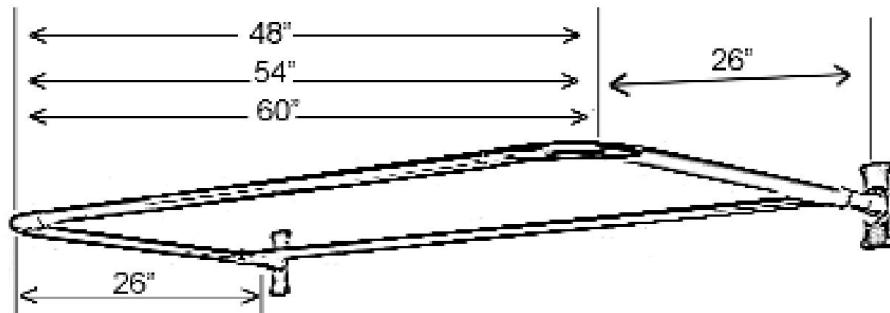

Finishes:

CP Polished Chrome
BP Polished Brass
PN Polished Nickel

SN Brushed Nickel
ORB Oil Rubbed Bronze