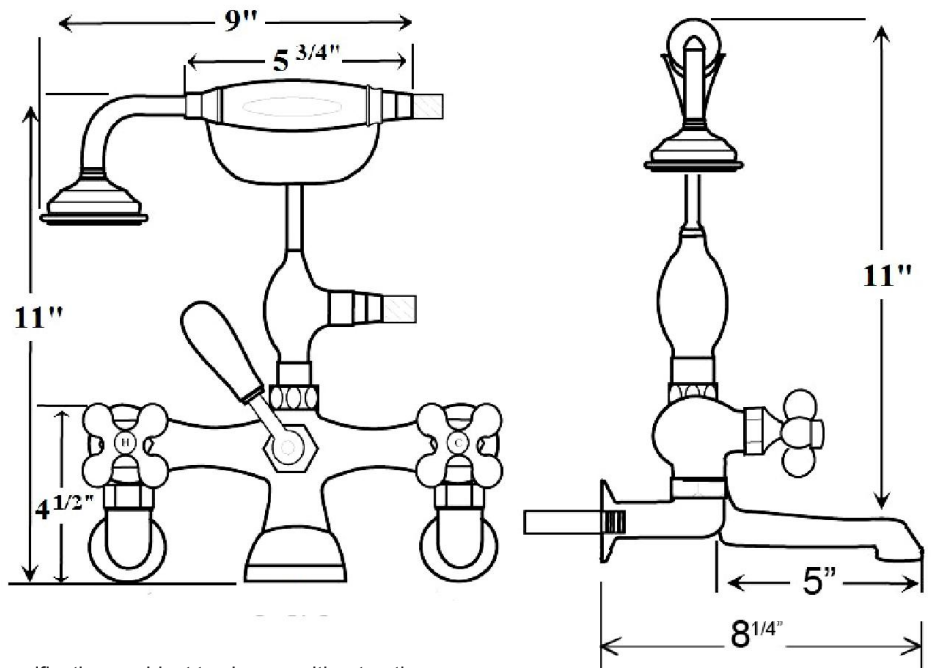

Dimensions are nominal and may vary. Dimensions and specifications subject to change without notice.