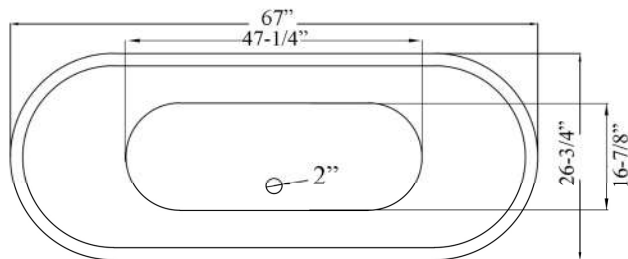

WAKELY 68" CAST IRON DOUBLE ROLL TOP TUB

Cat. No.
CTBATN68

L: 67"
W: 26-3/4"
H: 28-1/2" (from floor to top of tub)

Water depth: 19-5/8" to top of tub
Water depth: 15-5/8" to overflow

Features:

- ▶ Inside finish is white enamel
- ▶ Cast iron tub wrapped in metal skirt
- ▶ No faucet holes
- ▶ Tub is thoroughly inspected before shipment
- ▶ Extra wide for more comfort

Gallon Capacity: 40
Shipping Weight: 504 lbs.
Empty Weight: 324 lbs.
Filled Weight: 658 lbs.

Dimensions of fixture are nominal and may vary within the range of tolerances established by ANSI Standard A112.19.2. Dimensions and specifications subject to change without notice.