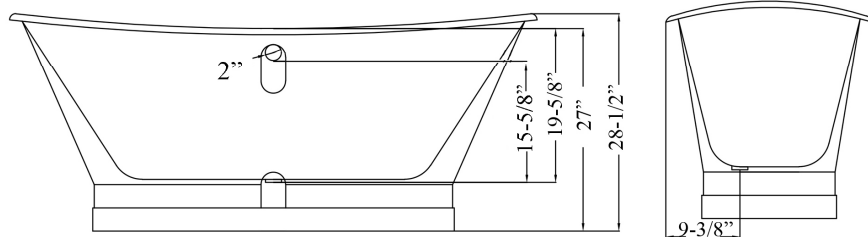

WAKELY 68" CAST IRON DOUBLE ROLL TOP TUB

Cat. No.
CTBATN68

L: 67"
W: 26-3/4"
H: 28-1/2" (from floor to top of tub)

Water depth: 19-5/8" to top of tub
Water depth: 15-5/8" to overflow

Features:

- ▶ Inside finish is white enamel
- ▶ Cast iron tub wrapped in metal skirt
- ▶ No faucet holes
- ▶ Tub is thoroughly inspected before shipment
- ▶ Extra wide for more comfort

Custom Colors Available (inside of tub is always white enamel):
Painted bathtubs are considered "special order" and are not returnable
\$160 Bisque or Black \$250 Designer Color

The following is recommended for CTBATN68 tubs:

Gallon Capacity: 40
Shipping Weight: 504 lbs.
Empty Weight: 324 lbs.
Filled Weight: 658 lbs.

Dimensions of fixture are nominal and may vary within the range of tolerances established by ANSI Standard A112.19.2. Dimensions and specifications subject to change without notice.