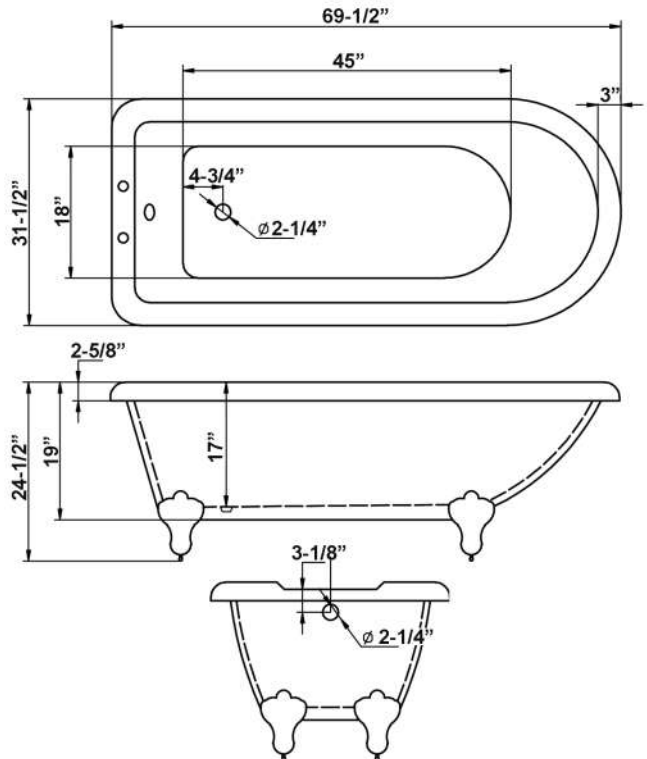

**BEAUMONT
70" ACRYLIC
ROLL TOP TUB**

Cat. No.
ATR7H70I

L: 69-1/2"
W: 31-1/2"
H: 24 1/2"

Water depth: 17" to top of tub
Water depth: 12-3/4" to OF

The following is recommended for ATR7H tubs:

- Rim-mounted faucets: part #4601 or #4201
- Straight bath supplies: part #5577
- Leg tub drain: part #5599

Gallon Capacity: 49
Shipping Weight: 375 lbs.
Empty Weight: 150 lbs.
Filled Weight: 559 lbs.

Features:

- ▶ Acrylic construction for lighter weight
- ▶ 7" centers in tub deck
- ▶ Cast aluminum imperial feet available in 4 finishes
- ▶ Tub is thoroughly inspected before shipment

Dimensions of fixture are nominal and specifications subject to change without notice.