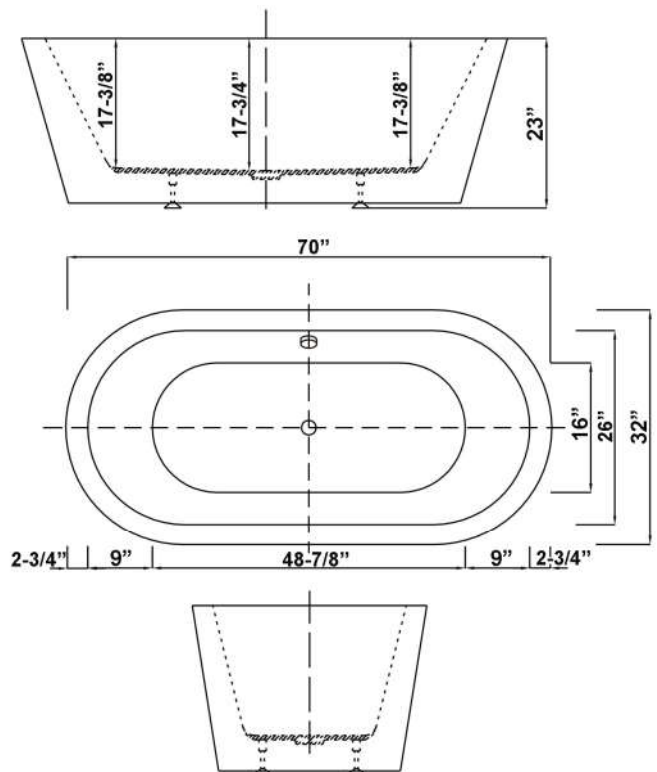

Features:

- Interior and exterior walls acrylic sheets
- Air between sheets provides insulation to help retain warmth
- Rim is 3" wide
- No faucet holes
- No Overflow
- Includes built-in adjusters
- Tub is thoroughly inspected before shipment

Custom Colors Available (inside of tub is always white enamel):
Painted bathtubs are considered "special order" and are not returnable
$160 Bisque or Black $250 Designer Color