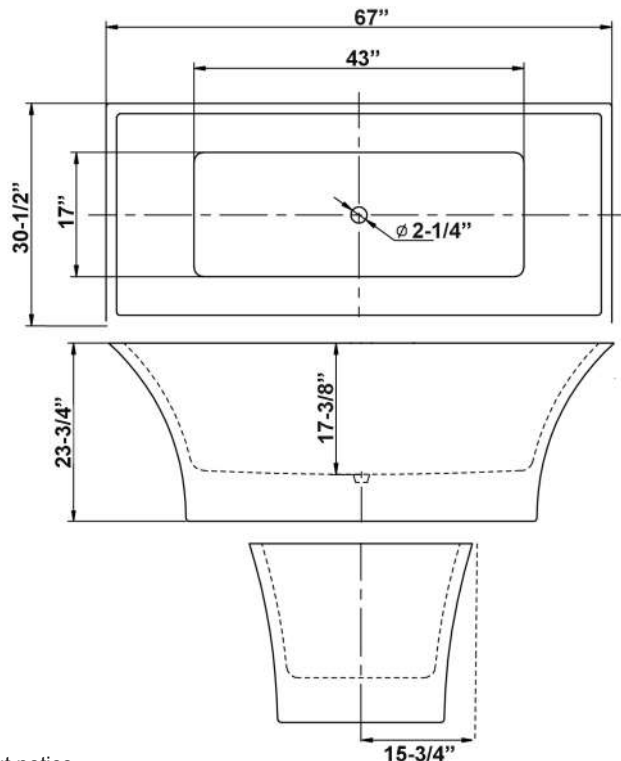

Features:

- Interior and exterior walls acrylic sheets
- Air between walls provides insulation to help retain warmth
- Rim is 3" wide
- No faucet holes
- No overflow
- Includes built-in adjusters
- Tub is thoroughly inspected before shipment

Custom Colors Available (inside of tub is always white enamel):
Painted bathtubs are considered "special order" and are not returnable
$160 Bisque or Black $250 Designer Color