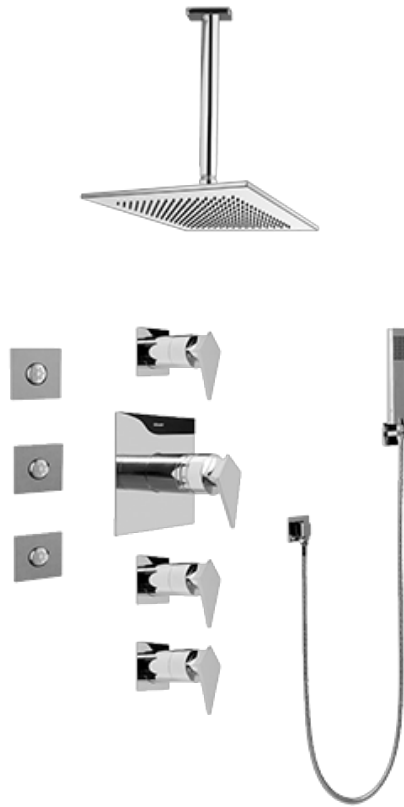

SHOWER
Contemporary Square
Thermostatic Set w/Body Sprays
& Handshower (Rough & Trim)
GC1.121A-LM23S

GRAFF®

Information

- 8" Rain Showerhead with 12" Ceiling-Mounted Shower Arm
- Flush-Mounted Swivel Body Sprays (3 pieces)
- Handshower Set w/Wall Bracket
- 3/4" Thermostatic Valve
- Stop/Volume Control Valves (3 pieces)
- Flow rates: showerhead \leq 1.8 max gpm, handshower \leq 1.5 max gpm, body sprays \leq 1.5 max gpm each
- Optional Extension Kit Available

SHOWER
Rough
G-8005

GRAFF®

Information

- 18.4 gpm @ 60 psi
- 3/4" universal inlets/outlets with female threads
- Built-in service stops
- Complete serviceability from front of all units
- Supplied with protective plastic cover
- Thermostatic valve uses a paraffin wax cartridge

Finishes

Polished
Chrome

Steelnox®
(Satin Nickel)

SHOWER
Stealth SOLID Trim Plate
w/Handle
G-8041-LM23S-T

GRAFF[®]

Information

- Single metal handle
- Decorative trim plate
- Use with G-8000 or G-8005 thermostatic rough valve
- To complete package, you must order rough valve
- ADA

SHOWER
Contemporary 12" Ceiling Shower
Arm
G-8542

GRAFF®

Information

- Includes arm and solid square flange
- 1/2" NPT male thread inlet
- For use with all showerheads

Finishes

Polished
Chrome

Steelnox®
(Satin Nickel)