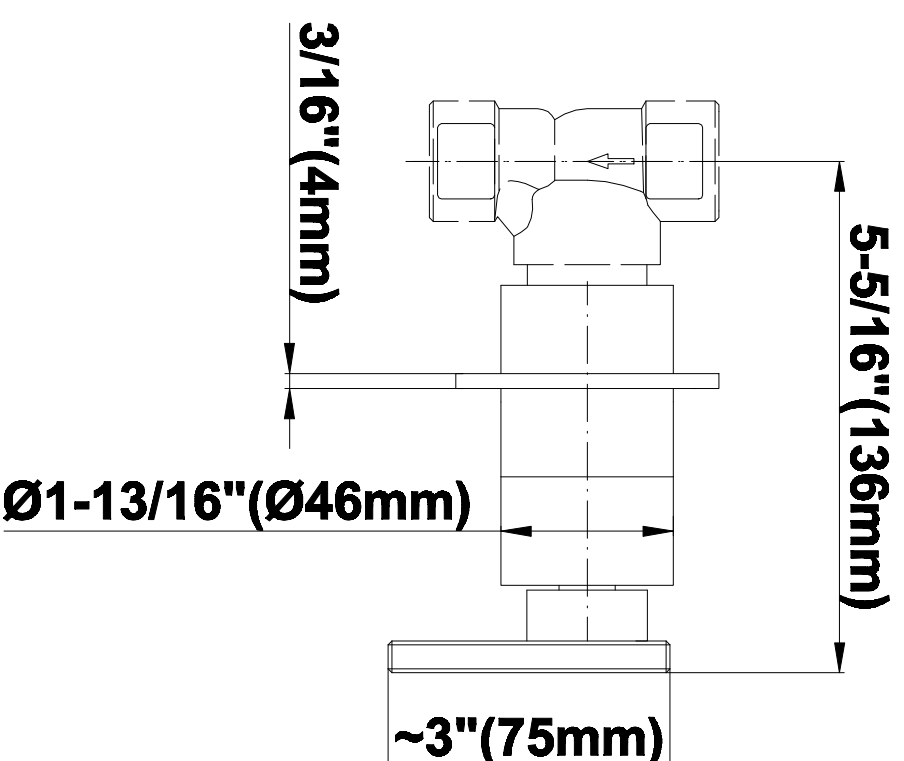

SHOWER
Contemporary Square
Thermostatic Set w/Body Sprays
& Handshower (Rough & Trim)
GC1.121A-LM23S

GRAFF®

Information

- 8" Rain Showerhead with 12" Ceiling-Mounted Shower Arm
- Flush-Mounted Swivel Body Sprays (3 pieces)
- Handshower Set w/Wall Bracket
- 3/4" Thermostatic Valve
- Stop/Volume Control Valves (3 pieces)
- Flow rates: showerhead \leq 1.8 max gpm, handshower \leq 1.5 max gpm, body sprays \leq 1.5 max gpm each
- Optional Extension Kit Available

Finishes

Polished
Chrome

Steelnox®
(Satin Nickel)

G-8095

SHOWER
8" Square Brass Showerhead
G-8438

GRAFF®

Information

- 1/4" thick
- 144 no-clog, easy-clean rubber spray nozzles
- Recommended use with ceiling shower arm
- Recommended for use at no more than 10 degrees tilt
- Showerhead flow rate ≤ 1.8 max gpm
- CALGreen

Finishes

Polished
Chrome

SteelInox®
(Satin Nickel)

G-8438

Aqua-Sense Collection
Contemporary 8" Square Showerhead

Product Features

- 1/4" thick
- 144 no-clog, easy-clean rubber spray nozzles
- Showerhead flow rate ≤ 1.8 max gpm