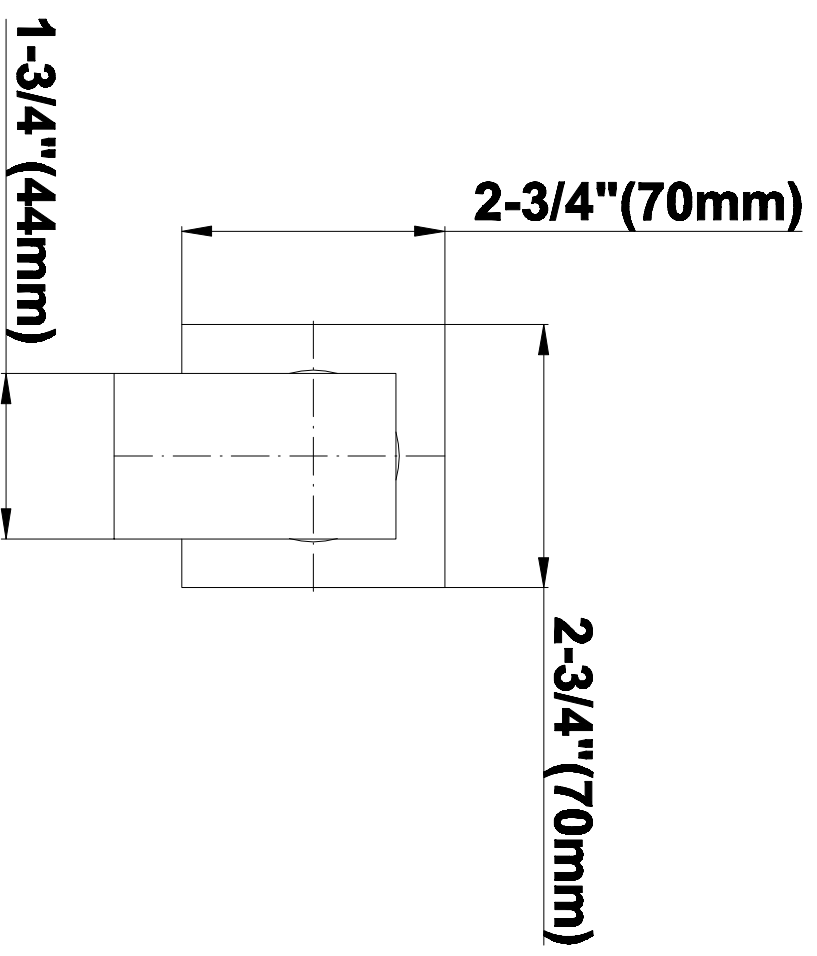

SHOWER
Contemporary Square
Thermostatic Set w/Body Sprays
& Handshower (Rough & Trim)
GC1.121A-LM23S

GRAFF®

Information

- 8" Rain Showerhead with 12" Ceiling-Mounted Shower Arm
- Flush-Mounted Swivel Body Sprays (3 pieces)
- Handshower Set w/Wall Bracket
- 3/4" Thermostatic Valve
- Stop/Volume Control Valves (3 pieces)
- Flow rates: showerhead \leq 1.8 max gpm, handshower \leq 1.5 max gpm, body sprays \leq 1.5 max gpm each
- Optional Extension Kit Available

Finishes

Polished
Chrome

Steelnox®
(Satin Nickel)

G-8095

SHOWER
8" Square Brass Showerhead
G-8438

GRAFF®

Information

- 1/4" thick
- 144 no-clog, easy-clean rubber spray nozzles
- Recommended use with ceiling shower arm
- Recommended for use at no more than 10 degrees tilt
- Showerhead flow rate ≤ 1.8 max gpm
- CALGreen

Finishes

Polished
Chrome

SteelInox®
(Satin Nickel)

G-8438

Aqua-Sense Collection
Contemporary 8" Square Showerhead

Product Features

- 1/4" thick
- 144 no-clog, easy-clean rubber spray nozzles
- Showerhead flow rate ≤ 1.8 max gpm