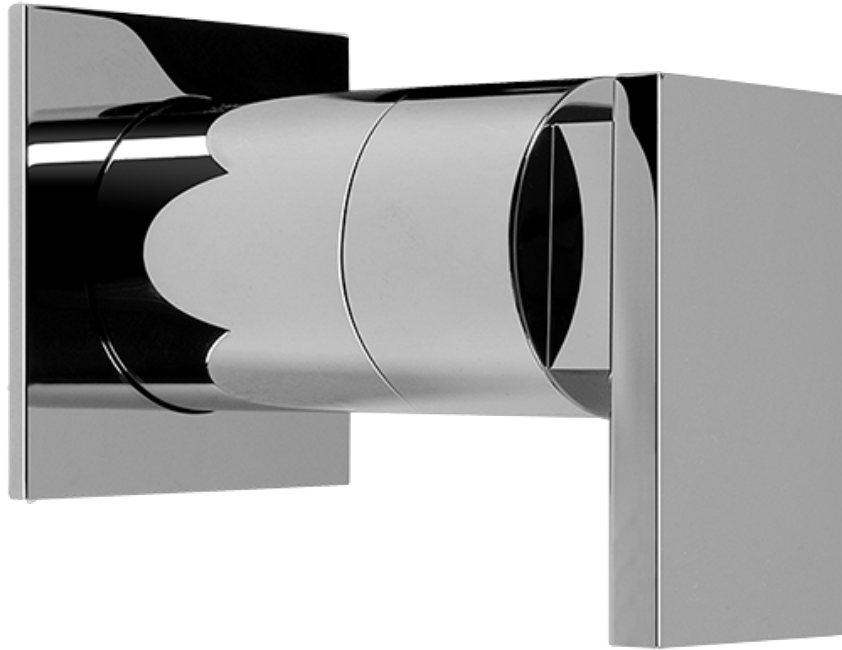

SHOWER
Contemporary Square
Thermostatic Set w/Body Sprays
& Handshower (Rough & Trim)
GC1.121A-LM23S

GRAFF®

Information

- 8" Rain Showerhead with 12" Ceiling-Mounted Shower Arm
- Flush-Mounted Swivel Body Sprays (3 pieces)
- Handshower Set w/Wall Bracket
- 3/4" Thermostatic Valve
- Stop/Volume Control Valves (3 pieces)
- Flow rates: showerhead \leq 1.8 max gpm, handshower \leq 1.5 max gpm, body sprays \leq 1.5 max gpm each
- Optional Extension Kit Available

Finishes

Polished
Chrome

Steelnox®
(Satin Nickel)

SHOWER
Stealth SOLID Trim Plate
w/Handle
G-8041-LM23S-T

GRAFF[®]

Information

- Single metal handle
- Decorative trim plate
- Use with G-8000 or G-8005 thermostatic rough valve
- To complete package, you must order rough valve
- ADA

Finishes

Polished
Chrome

Steelnix®
(Satin Nickel)

SHOWER
Solar SOLID Trim Plate w/Handle
G-8095-LM31S-T

GRAFF®

Information

- Single metal handle
- Decorative trim plate
- Use with G-8070 or G-8075 thermostatic stop/volume control rough valve
- To complete package, you must order rough valve
- ADA

Finishes

Polished
Chrome

Steelnox®
(Satin Nickel)

G-8095

SHOWER
8" Square Brass Showerhead
G-8438

GRAFF®

Information

- 1/4" thick
- 144 no-clog, easy-clean rubber spray nozzles
- Recommended use with ceiling shower arm
- Recommended for use at no more than 10 degrees tilt
- Showerhead flow rate ≤ 1.8 max gpm
- CALGreen