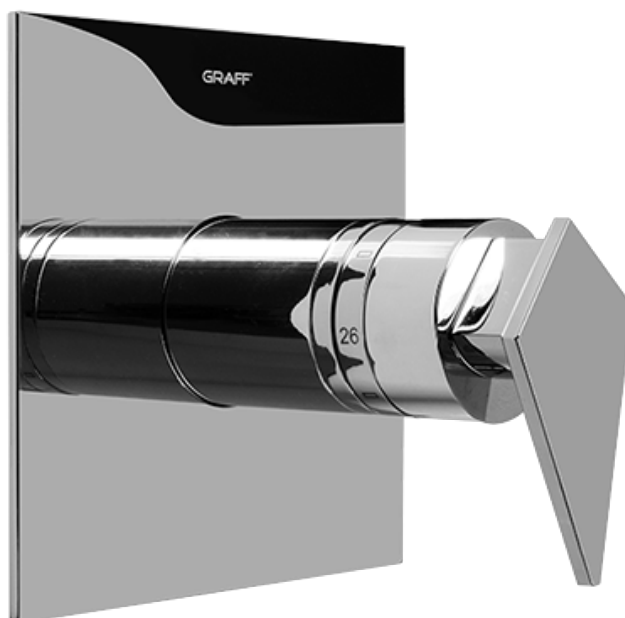

SHOWER
Contemporary Square
Thermostatic Set w/Body Sprays
& Handshower (Rough & Trim)
GC1.121A-LM23S

GRAFF®

Information

- 8" Rain Showerhead with 12" Ceiling-Mounted Shower Arm
- Flush-Mounted Swivel Body Sprays (3 pieces)
- Handshower Set w/Wall Bracket
- 3/4" Thermostatic Valve
- Stop/Volume Control Valves (3 pieces)
- Flow rates: showerhead \leq 1.8 max gpm, handshower \leq 1.5 max gpm, body sprays \leq 1.5 max gpm each
- Optional Extension Kit Available

SHOWER
Rough
G-8005

GRAFF®

Information

- 18.4 gpm @ 60 psi
- 3/4" universal inlets/outlets with female threads
- Built-in service stops
- Complete serviceability from front of all units
- Supplied with protective plastic cover
- Thermostatic valve uses a paraffin wax cartridge

Finishes

Polished
Chrome

Steelnox®
(Satin Nickel)

SHOWER
Stealth SOLID Trim Plate
w/Handle
G-8041-LM23S-T

GRAFF[®]

Information

- Single metal handle
- Decorative trim plate
- Use with G-8000 or G-8005 thermostatic rough valve
- To complete package, you must order rough valve
- ADA

Finishes

Polished
Chrome

Steelnix®
(Satin Nickel)

SHOWER
Solar SOLID Trim Plate w/Handle
G-8095-LM31S-T

GRAFF®

Information

- Single metal handle
- Decorative trim plate
- Use with G-8070 or G-8075 thermostatic stop/volume control rough valve
- To complete package, you must order rough valve
- ADA