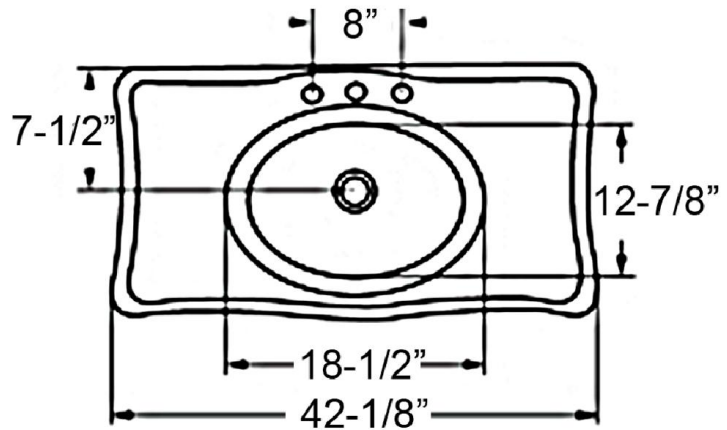

Dimensions of fixture are nominal and may vary within the range of tolerances established by ANSI Standard A112.19.2.2013. Dimensions and specifications subject to change without notice.