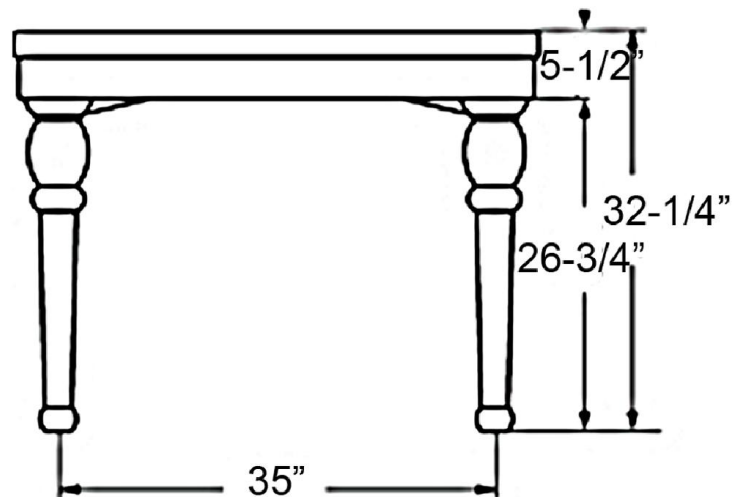

Dimensions of fixture are nominal and may vary within the range of tolerances established by ANSI Standard A112.19.2.2013. Dimensions and specifications subject to change without notice.