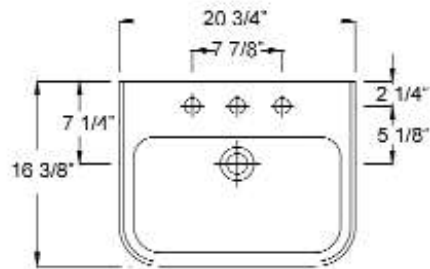

## Column Dimensions

Bottom: 6"W x 8"D X 28" H  
Top: 5-3/4"W x 7-7/8"D X 28"H

## Interior Dimensions:

Basin Interior: 18-1/4"W X 10-1/2"D  
Basin Depth: 5-1/4"  
Mount bolts height: 32"  
Mount holes cc: 9-1/4"  
Faucet and spout holes: 1-3/8"

## Features:

- ▶ Made of Vitreous China
- ▶ Available for 1 hole, 4" CC or 8" Widespread
- ▶ Pre-drilled overflow hole
- ▶ Mounting Hardware Included
- ▶ For ease installation order **Hangers** (pair) or **Bracket** (one)

**Colors:**  
WH White

**Compliance Certification**  
Meets or exceeds the following specifications: ASME A112.19.2 2013 and CSA B45.1-13 for ceramic plumbing fixtures.

Dimensions of fixture are nominal and may vary within the range of tolerances established by ASME Standard A112.19.2-2013. Dimensions and specifications subject to change without notice.