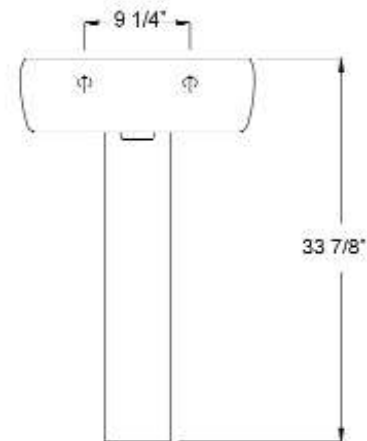

# METROPOLITAN 520 PEDESTAL LAVATORY

Cat. No.  
3-94X

Faucet not included

W: 20-3/4"  
D: 16-3/8"  
H: 33-7/8"

## Column Dimensions

Bottom: 6"W x 8"D X 28" H  
Top: 5-3/4"W x 7-7/8"D X 28"H

## Interior Dimensions:

Basin Interior: 18-1/4"W X 10-1/2"D  
Basin Depth: 5-1/4"  
Mount bolts height: 32"  
Mount holes cc: 9-1/4"  
Faucet and spout holes: 1-3/8"

**Colors:**  
WH White

**Compliance Certification**  
Meets or exceeds the following specifications: ASME A112.19.2 2013 and CSA B45.1-13 for ceramic plumbing fixtures.

Dimensions of fixture are nominal and may vary within the range of tolerances established by ASME Standard A112.19.2-2013. Dimensions and specifications subject to change without notice.