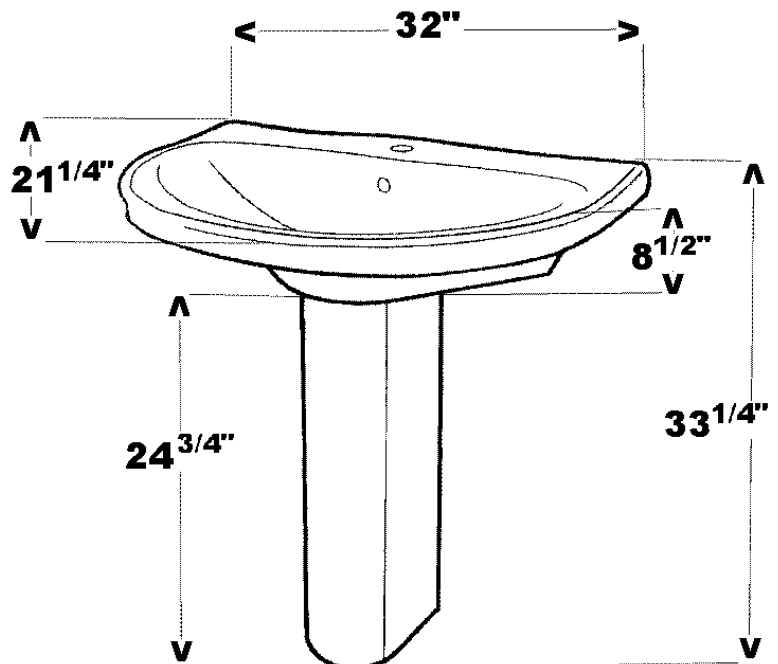

JUMEIRAH PEDESTAL LAVATORY

Cat. No.
3-678

Faucet not included

W: 32"
D: 21-1/4"
H: 33-1/4"
Flange: 1-5/8"

Column: 27-1/4"L x 8"W x 9-1/8"D

Interior Dimensions:

Basin Interior: 30" x 14"
Basin Depth: 8-1/2"
Mount bolts height: 32"
Mount holes cc: 11"
Faucet and spout holes: 1-3/8"

Features:

- ▶ Made of Vitreous China
- ▶ Has a Spacious Bowl
- ▶ Available for 8" Widespread
- ▶ Mounting Hardware Included
- ▶ For ease of installation under Hangers (pair) or Bracket (one)

Colors:

WH White

Meets or exceeds the following specifications: ASME A112.19.2 2013 and CSA B45.1-13 for ceramic plumbing fixtures.

Dimensions of fixture are nominal and may vary within the range of tolerances established by ASME Standard A112.19.2-2008. Dimensions and specifications subject to change without notice.