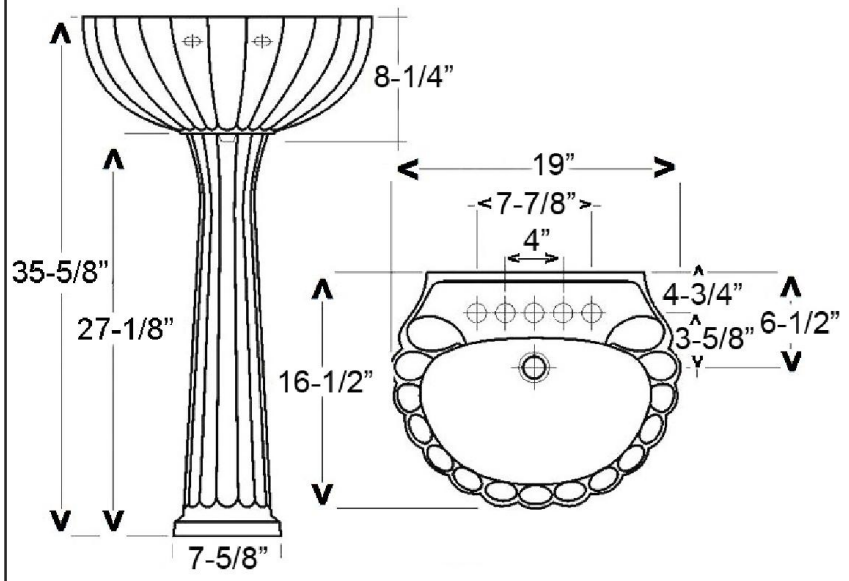

BALI PEDESTAL LAVATORY

Cat. No.
3-58X

Faucet not included

Features:

- ▶ Made of Vitreous China
- ▶ Available for 4" CC or 8" Widespread
- ▶ Fluted Basin and Column
- ▶ IAPMO certified
- ▶ Overflow is provided
- ▶ Can be installed using toggle or molly bolts (not included)
- ▶ For ease installation order **Hangers** (pair) or **Bracket** (one)

Colors:

WH White
BQ Bisque

Compliance Certification

Meets or exceeds the following specifications: ASME A112.19.2 2008 and CSA B45.1-08 for ceramic plumbing fixtures.

W: 19"
D: 16-1/2"
H: 35-3/8"
Flange: 1-5/8"

Column: 27-1/2"L x 7-1/2"W x 7-1/2"D

Interior Dimensions:

Basin Interior: 15-1/4"W x 9-5/8"D
Basin Depth: 5-3/4"
Mount bolts height: 33-1/2"
Mount holes cc: 3-3/4"
Faucet and spout holes: 1-1/8"(4")
1-3/8"(8")

Dimensions of fixture are nominal and may vary within the range of tolerances established by ASME Standard A112.19.2-2008. Dimensions and specifications subject to change without notice.