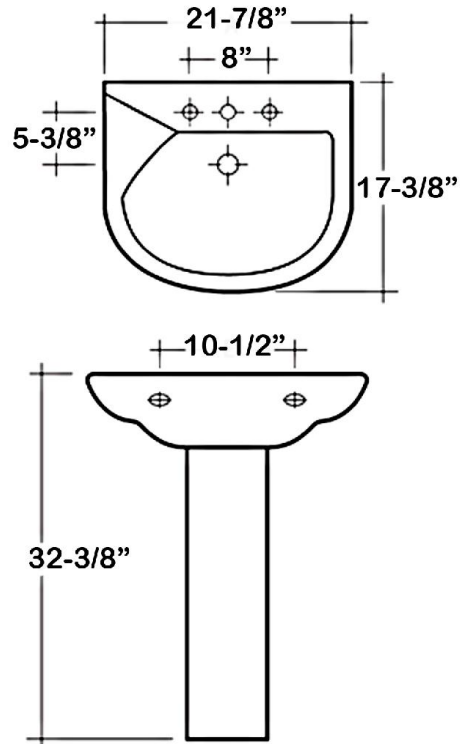

ANABEL 555 PEDESTAL LAVATORY

CAT. NO
3-42X

W: 21-7-8"
D: 17-3/8"
H: 32-3/8"

Column: 7" x 7" x 26"

Back of basin to center of faucet: 2-3/8"
Back of basin to center of drain: 7-1/2"
Mount bolts height: 30-1/2"
Mount holes cc: 10-1/2"

Interior Dimensions:

Basin interior: 18-1/2" x 11-1/2"
Basin depth: 6-1/2"
Faucet and spout holes: 1-3/8"

Features:

- ▶ Made of Vitreous China
- ▶ Available for 1 hole or 8" cc
- ▶ Overflow provided
- ▶ Mounting hardware included
- ▶ Can be installed using Toggle or Molly Bolts (not included)
- ▶ For ease installation order Hangers (pair) or Bracket (one)

Colors:

WH White

Compliance Certification

Meets or exceeds the following specifications: ASME A112.19.2 2008 and CSA B45.1-08 for ceramic plumbing fixtures.

Dimensions of fixture are nominal and may vary within the range of tolerances established by ASME Standard A112.19.2-2008. Dimensions and specifications subject to change without notice.