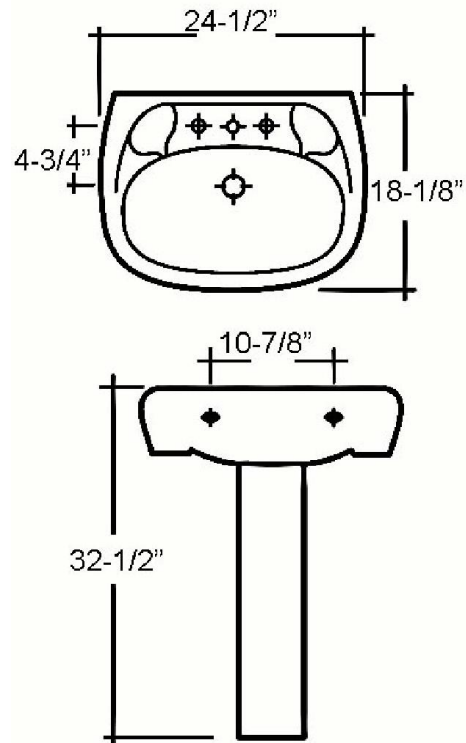

FLORA PEDESTAL LAVATORY

Cat. No.
3-25X

Faucet not included

W: 24½"
D: 18⅛"
H: 32½"

Column: 25¾" L x 6½" W x 6⅜" D

Interior Dimensions:

| | |
|-------------------------|-------------|
| Basin Interior: | 20½" x 11½" |
| Basin Depth: | 7" |
| Mount bolts height: | 30" |
| Mount holes cc: | 10⅞" |
| Faucet and spout holes: | 1⅜" |

Features:

- ▶ Made of Vitreous China
- ▶ Available for 1 hole or 8" widespread
- ▶ Pre-drilled overflow
- ▶ Can be Installed using toggle or molly bolts (not included)
- ▶ For ease installation order **Hangers** (pair) or **Bracket** (one)

Colors:

WH White

Compliance Certification
Meets or exceeds the following specifications: ASME 12.19.2.2013 for vitreous china fixtures.

Dimensions of fixture are nominal and may vary within the range of tolerances established by ASME Standard A112.19.2.2013. Dimensions and specifications subject to change without notice.