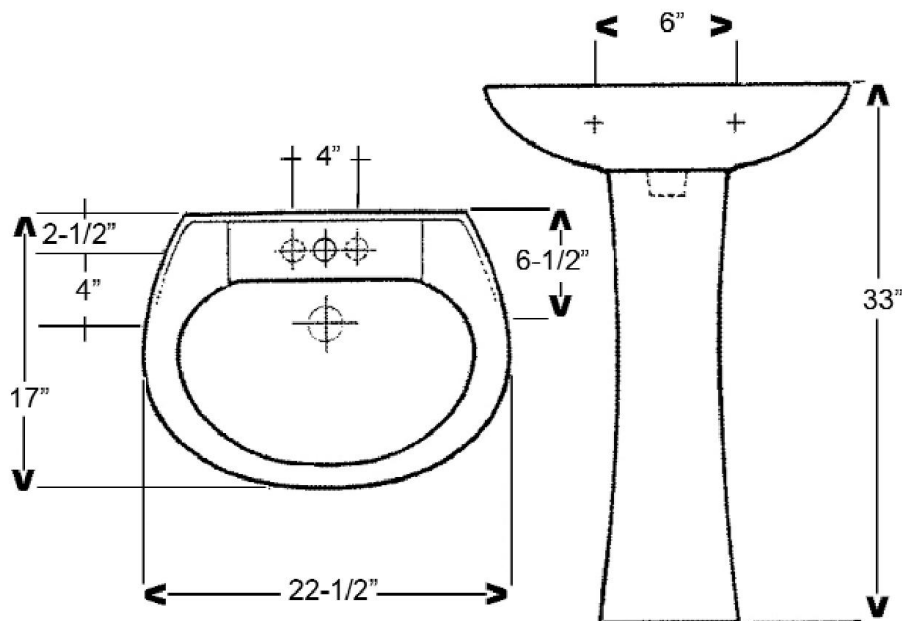

HAMPSHIRE 575 PEDESTAL LAVATORY

Cat. No.
3-202

Faucet not included

Features:

- ▶ Made of Vitreous China
- ▶ Holes for 4" Centerset
- ▶ Pre-drilled overflow hole
- ▶ Back of column is open
- ▶ Can be installed using Toggle or Molly Bolts (not included)
- ▶ IAPMO certified
- ▶ For ease installation order **Hangers** (pair) or **Bracket** (one)

Colors:

WH White
BQ Bisque

Compliance Certification
Meets or exceeds the following specifications: ASME A112.19.2 2013 and CSA B45.1-13 for ceramic plumbing fixtures.

W: 22-1/2"
D: 17"
H: 33"
Flange: 1-1/2"

Column: 7" L X 5-1/2" W X 27-1/2" H

Interior Dimensions:

Basin Interior: 17-1/2"W x 11-3/8"D
Basin Depth: 5-5/8"
Mount bolts height: 31-5/8"
Mount holes cc: 6"
Faucet hole: 1-3/8"

Dimensions of fixture are nominal and may vary within the range of tolerances established by ASME Standard A112.19.2-2008. Dimensions and specifications subject to change without notice.