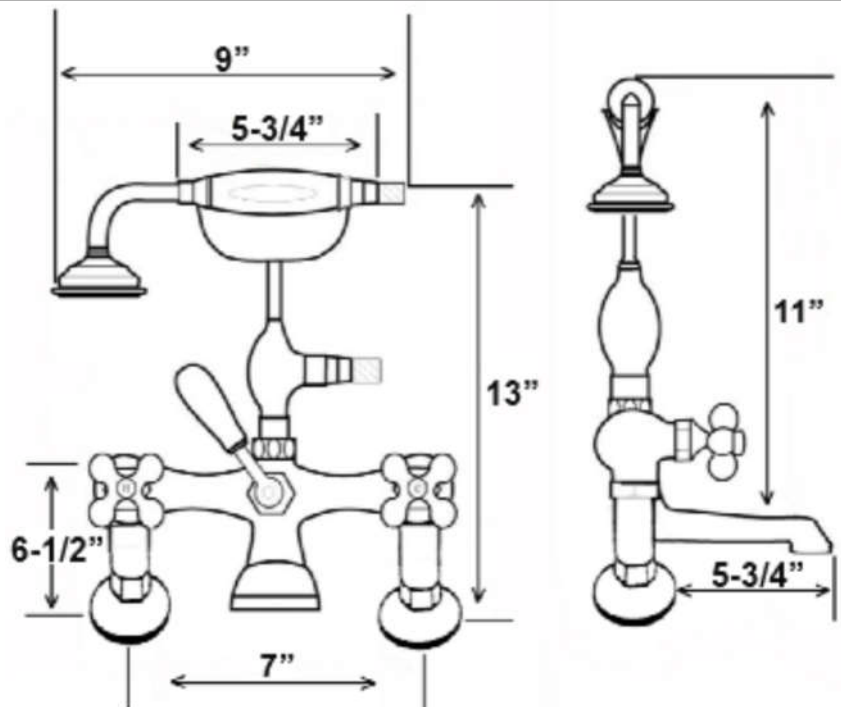

TUB FILLER WITH DIVERTER, HANDSHOWER AND SHOWERHEAD

Cat. No.
4062

Riser Height: 62"
Hose Length: 59"

Features:

- ▶ Elephant spout length is 5-3/4"
- ▶ Flow rate is 3.7 GPM
- ▶ Telephone style handshower has flow rate of 2.5 GPM
- ▶ Handshower includes backflow preventor
- ▶ Sunflower showerhead has flow rate of 2.44 GPM
- ▶ 6" Elbow mounts included
- ▶ 1/4 Turn ceramic disc cartridges
- ▶ Available with porcelain lever (**4062-PL**) or metal cross (**4062-MC**) handles
- ▶ 7" Centers for deck mounting on acrylic or cast iron tubs
- ▶ Includes wall support **4195WS**
- ▶ To Be Used with Straight Bath Supplies, **Part #5577**

Finishes:

PB Polished Brass	PN Polished Nickel
CP Polished Chrome	BN Brushed Nickel
ORB Oil Rubbed Bronze	MB Matte Black

6" Elbow Mounts

Dimensions are nominal and may vary. Dimensions and specifications subject to change without notice.