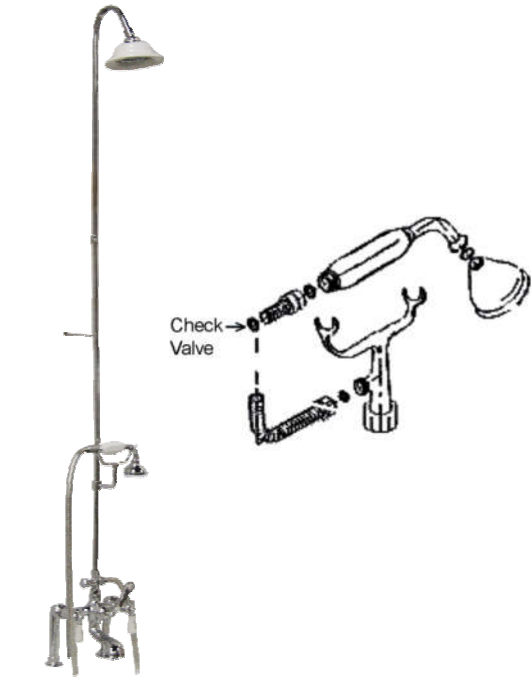

TUB FILLER WITH DIVERTER, HANDSHOWER AND SHOWERHEAD

Cat. No.
4062

Riser Height: 62"
Hose Length: 59"

Features:

- ▶ Elephant spout length is 5-3/4"
- ▶ Flow rate is 3.7 GPM
- ▶ Telephone style handshower has flow rate of 2.5 GPM
- ▶ Handshower includes backflow preventor
- ▶ Sunflower showerhead has flow rate of 2.44 GPM
- ▶ 6" Elbow mounts included
- ▶ 1/4 Turn ceramic disc cartridges
- ▶ Available with porcelain lever (**4062-PL**) or metal cross (**4062-MC**) handles
- ▶ 7" Centers for deck mounting on acrylic or cast iron tubs
- ▶ Includes wall support **4195WS**
- ▶ To Be Used with Straight Bath Supplies, **Part #5577**

Finishes:

PB Polished Brass	PN Polished Nickel
CP Polished Chrome	BN Brushed Nickel
ORB Oil Rubbed Bronze	MB Matte Black

6" Elbow Mounts

Dimensions are nominal and may vary. Dimensions and specifications subject to change without notice.