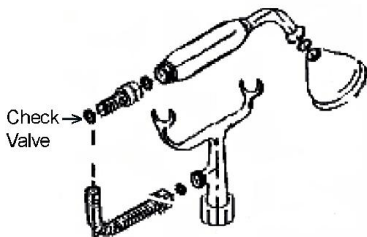

TUB WALL MOUNT FAUCET WITH HANDSHOWER

Cat. No.
4020

Features:

- ▶ Petite elephant spout
- ▶ Compression stems $\frac{1}{4}$ turn
- ▶ Flow rate is 3.7 GPM
- ▶ Telephone style handshower has flow rate of 2.5 GPM
- ▶ Includes 59" handshower hose
- ▶ Porcelain lever handles
- ▶ IAPMO approved
- ▶ Handshower is equipped with backflow preventor
- ▶ To be used with double offset bath supplies, Part #5576

Centers: $3\text{-}\frac{3}{8}"$

Spout Length: $1\text{-}\frac{1}{4}"$

Finishes:

CP Polished Chrome

Dimensions are nominal and may vary. Dimensions and specifications are subject to change without notice.