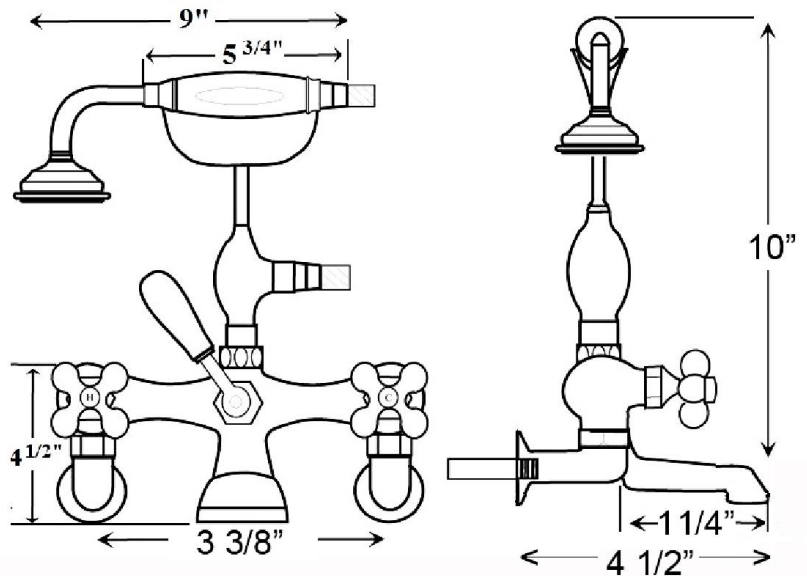

TUB WALL MOUNT FAUCET WITH HANDSHOWER

Cat. No.
4020

Features:

- ▶ Petite elephant spout
- ▶ Compression stems $\frac{1}{4}$ turn
- ▶ Flow rate is 3.7 GPM
- ▶ Telephone style handshower has flow rate of 2.5 GPM
- ▶ Includes 59" handshower hose
- ▶ Porcelain lever handles
- ▶ IAPMO approved
- ▶ Handshower is equipped with backflow preventor
- ▶ To be used with double offset bath supplies, Part #5576

Centers: $3\text{-}\frac{3}{8}"$

Spout Length: $1\text{-}\frac{1}{4}"$

Finishes:

CP Polished Chrome

Dimensions are nominal and may vary. Dimensions and specifications are subject to change without notice.