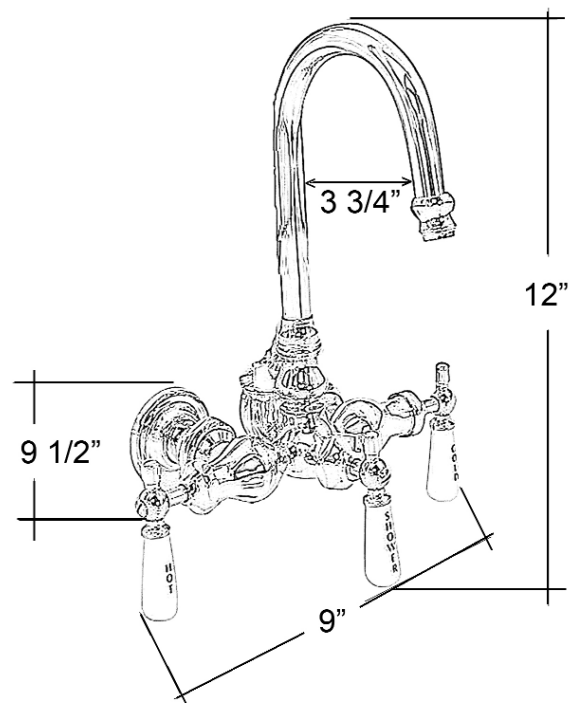

TUB FILLER WITH DIVERTER

Cat. No.
4013

L: 12"
W: 9"
D: 9-1/2"

Features:

- ▶ Code Gooseneck Spout
- ▶ 1/4 Turn Ceramic Disc Cartridges
- ▶ 3-3/8" Centers
- ▶ 3/4" Nipples
- ▶ Flow rate is 3.34 GPM
- ▶ 62" Riser Included
- ▶ Cast iron tub use only (Part# **4012** for Acrylic Tub)
- ▶ Includes plastic shower head
- ▶ **4195WS** wall support to be purchased separately
- ▶ To be used with double offset supplies **#5576**

Finishes:

CP Polished Chrome

Dimensions are nominal and may vary. Dimensions and specifications subject to change without notice.