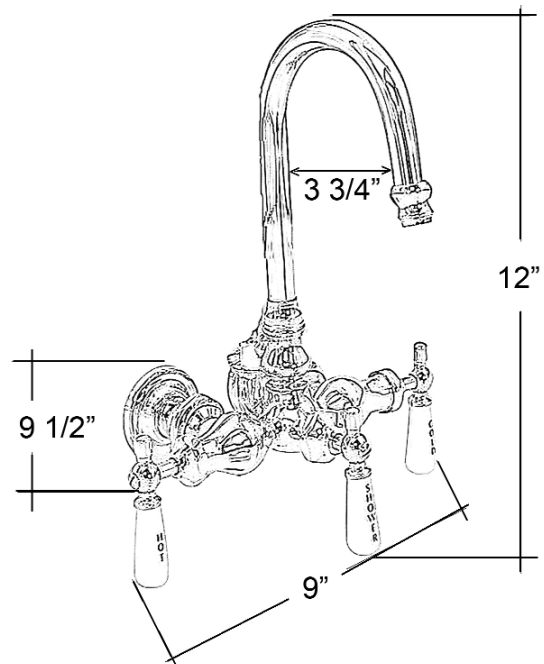

TUB DIVERTER FAUCET

Cat. No.
4000

L: 12"
W: 9"
D: 9-1/2"

Features:

- ▶ Constructed of solid brass
- ▶ Code gooseneck spout
- ▶ 1/4 Turn ceramic disc cartridges
- ▶ 3-3/8" Centers
- ▶ Centers can be adjusted out to 9" with use of part **#4501** (Swivel arms)
- ▶ 3/4" Nipples
- ▶ Flow rate is 3.69 GPM
- ▶ IAPMO approved
- ▶ For acrylic tub use only (Part# **4001** is for cast iron tub)
- ▶ To be used with riser **#196R** (sold separately) and shower rod
- ▶ Should be use with double off set supplies **#5576**

Finishes:

- CP** Polished Chrome
- BP** Polished Brass
- SN** Brushed Nickel
- ORB** Oil Rubbed Bronze

Dimensions of fixture are nominal and may vary. Dimensions and specifications subject to change without notice.