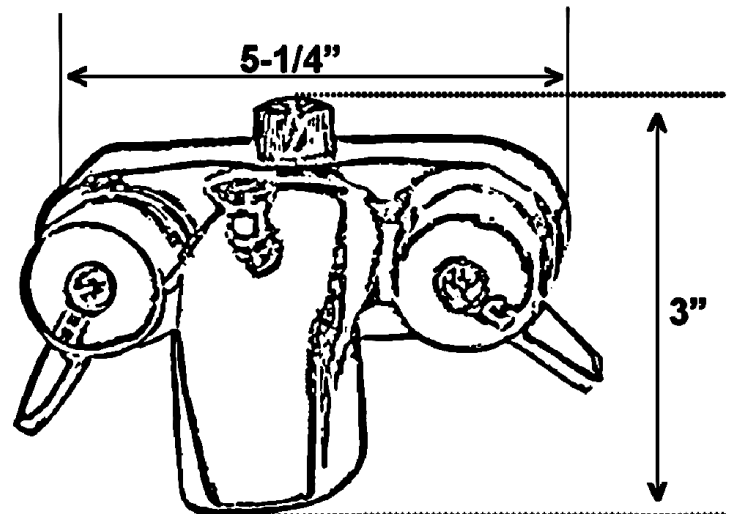

TUB CONVERTO SHOWER SPOUT WITH HANDLES

Cat. No.

195-S

Features:

- ▶ Metal body with brass fitting
- ▶ Compression fittings
- ▶ Metal lever handles
- ▶ 3-3/8" centers
- ▶ Quarter turn
- ▶ F 3/8" outlet connection for riser
- ▶ 3/4" nipples for water inlet
- ▶ Flow rate is 4 GPM
- ▶ Available in 5 finishes

Finishes:

BN Brushed Nickel

CP Polished Chrome

ORB Oil Rubbed Bronze

PB Polished Brass

PN Polished Nickel

L: 3"
W: 5-1/4"
Depth: 4"

Depth with Nipples: 5-1/2"
Spout Opening: 1-1/4"

Dimensions are nominal and may vary. Dimensions and specifications subject to change without notice.