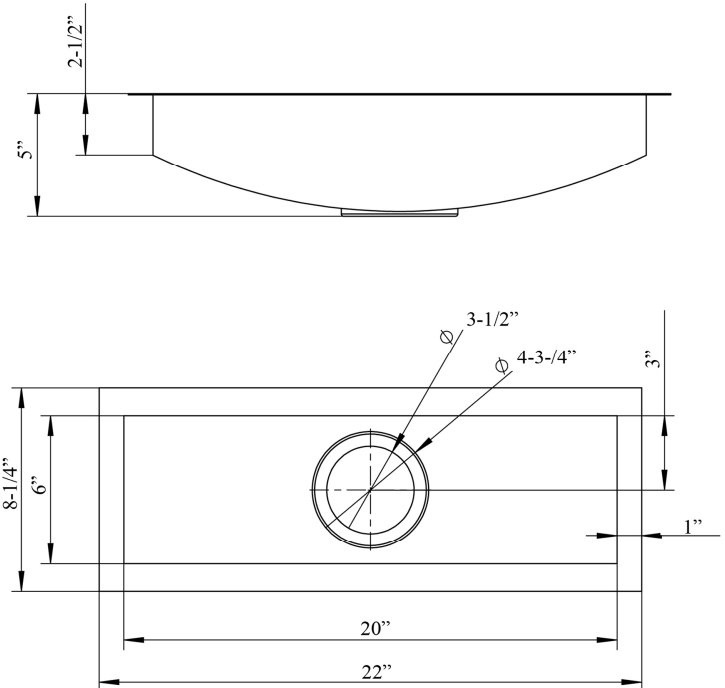

**22" VEDETTE SLOPED
BOTTOM PREP SINK**

Cat. No
PSSSB2100-SS

W: 22"

D: 8-1/4"

H: 5"

***Please do NOT cut hole without
template or actual product.**

Interior Dimensions:

Basin Interior: 20" W x 6" D

Basin Depth: 2-1/2" to 4-3/4"

Features:

- ▶ Solid 16 gauge, 304 grade metal construction
- ▶ Single rectangular bowl
- ▶ Matte finish
- ▶ Coated for sound insulation
- ▶ Zero radius corners for easy cleaning
- ▶ Lip is 1" wide
- ▶ Drain is 3-1/2"
- ▶ Drain sold separately

Dimensions of fixture are nominal and may vary within the range of tolerances established by ANSI Standard A112.19.2. Dimensions and specifications subject to change without notice.