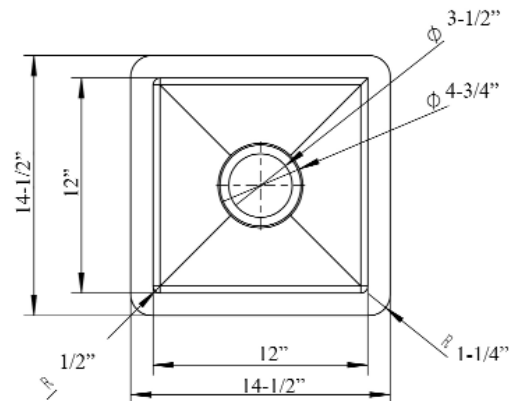

**15" RENA
PREP SINK**

Cat. No
PSSSB2060-SS

W: 14-1/2"

D: 14-1/2"

H: 6"

***Please do NOT cut hole without
template or actual product.**

Interior Dimensions:

Basin Interior: 12" W x 12" D

Basin Depth: 5-1/2"

Features:

- ▶ Solid 16 gauge, 304 grade metal construction
- ▶ Single square bowl
- ▶ Matte finish
- ▶ Coated for sound insulation
- ▶ Mounting clips and template included
- ▶ Lip is 1-1/16" wide
- ▶ Drain is 3-1/2"
- ▶ Drain sold separately
- ▶ Wire grid available to purchase separately,
PSSSB2060-WIRE

Dimensions of fixture are nominal and may vary within the range of tolerances established by ANSI Standard A112.19.2. Dimensions and specifications subject to change without notice.