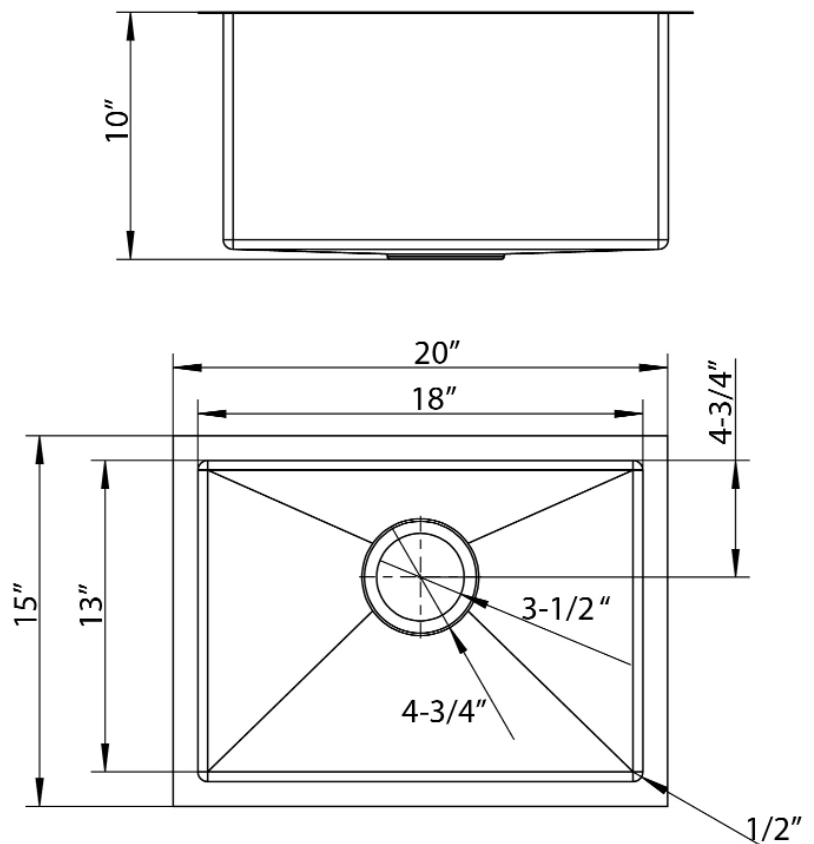

**20" SALOME SINGLE BOWL
RECTANGULAR PREP SINK**

Cat. No
PSSSB2202-SS

W: 20"

D: 15"

H: 10"

***Please do NOT cut hole without
template or actual product.**

Interior Dimensions:

Basin Interior: 18" W x 13" D

Basin Depth: 9-1/2"

Features:

- ▶ Rectangular single bowl
- ▶ Solid 16 gauge, 304 grade metal construction
- ▶ Matte finish
- ▶ Coated for sound insulation
- ▶ Mounting clips and template included
- ▶ Lip is 1-1/16" wide
- ▶ Drain is 3-1/2"
- ▶ Drain sold separately
- ▶ Wire grid available to purchase separately,
PSSSB2202-Wire

Dimensions of fixture are nominal and may vary within the range of tolerances established by ANSI Standard A112.19.2. Dimensions and specifications subject to change without notice.