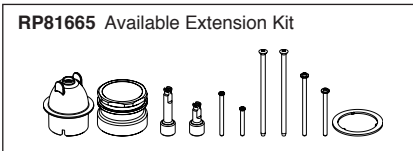

Submitted Model No.: _____

Specific Features: _____