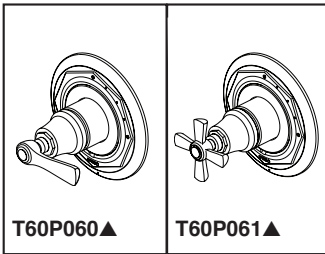

BRIZO®

PRESSURE BALANCE SHOWER TRIM

- Rook™ Bath Collection
- Valve Only (T60P060/T60P061)

STANDARD SPECIFICATIONS:

- Maintains a balanced pressure of hot and cold water even when a valve is turned on or off elsewhere in the system
- For use with MultiChoice® Universal rough valve body (R60000 Series)
- Back-to-back installation capability
- Solid brass fabricated body
- Temperature only controlled with handle
- Red/blue indicator markings
- Field adjustable to limit handle rotation into hot water zone
- 120° maximum handle rotation
- All parts replaceable from the front of the valve
- Extension kit (RP81665) extends rough installation for up to 1 3/4" (optional, not included)

WARRANTY

- Lifetime limited warranty on parts (other than electronic parts and batteries) and finishes: or, for commercial users, for 5 years from date of purchase.
- 5 year limited warranty on electronic parts (other than batteries); or, for commercial users, for 1 year from the date of purchase. No warranty is provided on batteries.

COMPLIES WITH:

1. ASME A112.18.1 / CSA B125.1
   - ASSE 1016
2. Indicates compliance to ICC/ANSI A117.1 - Valve control only