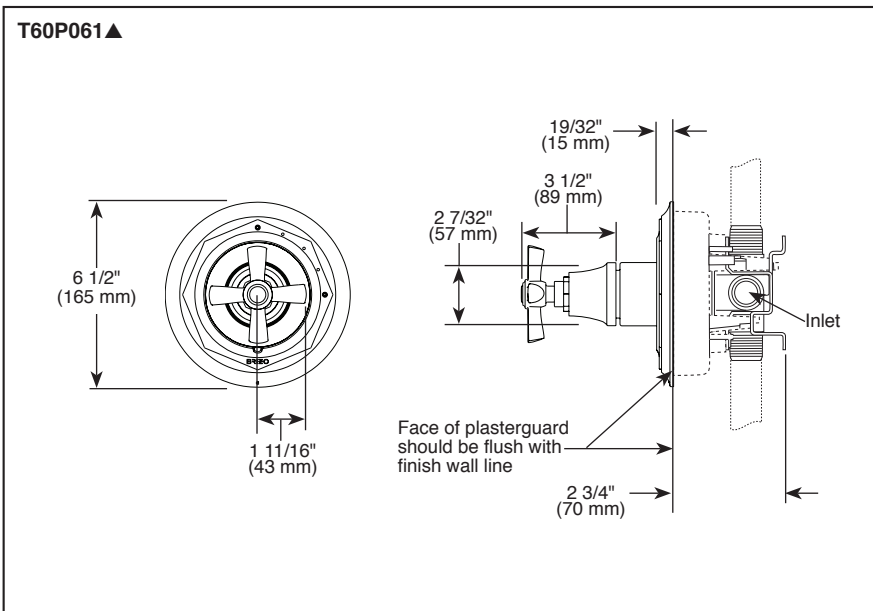

Submitted Model No.: _____

Specific Features: _____