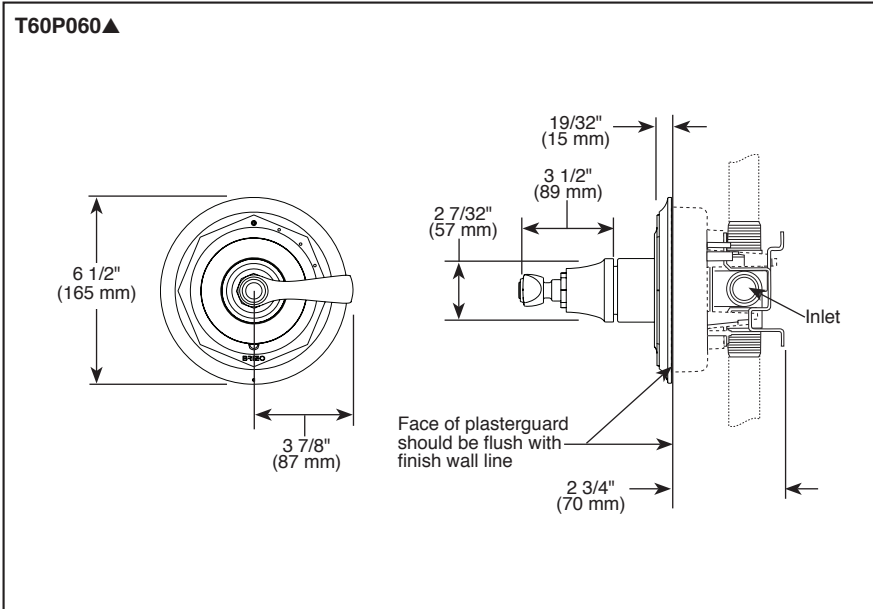

Submitted Model No.: _____

Specific Features: _____