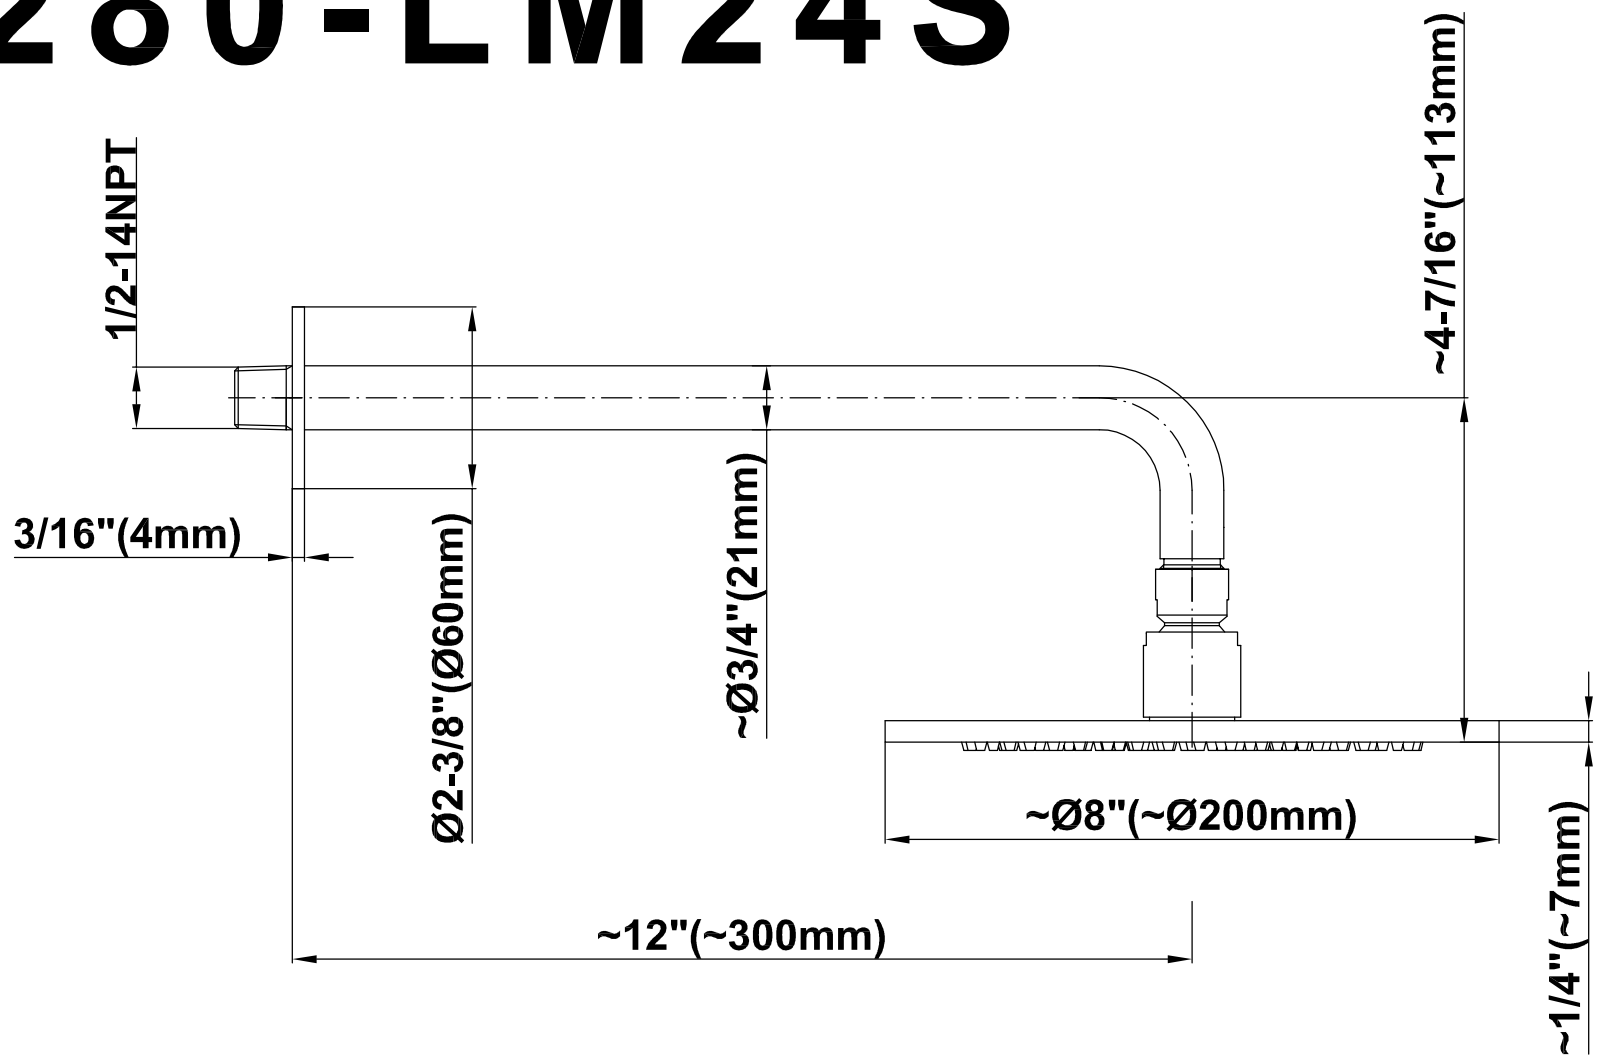

G-7280-LM24S