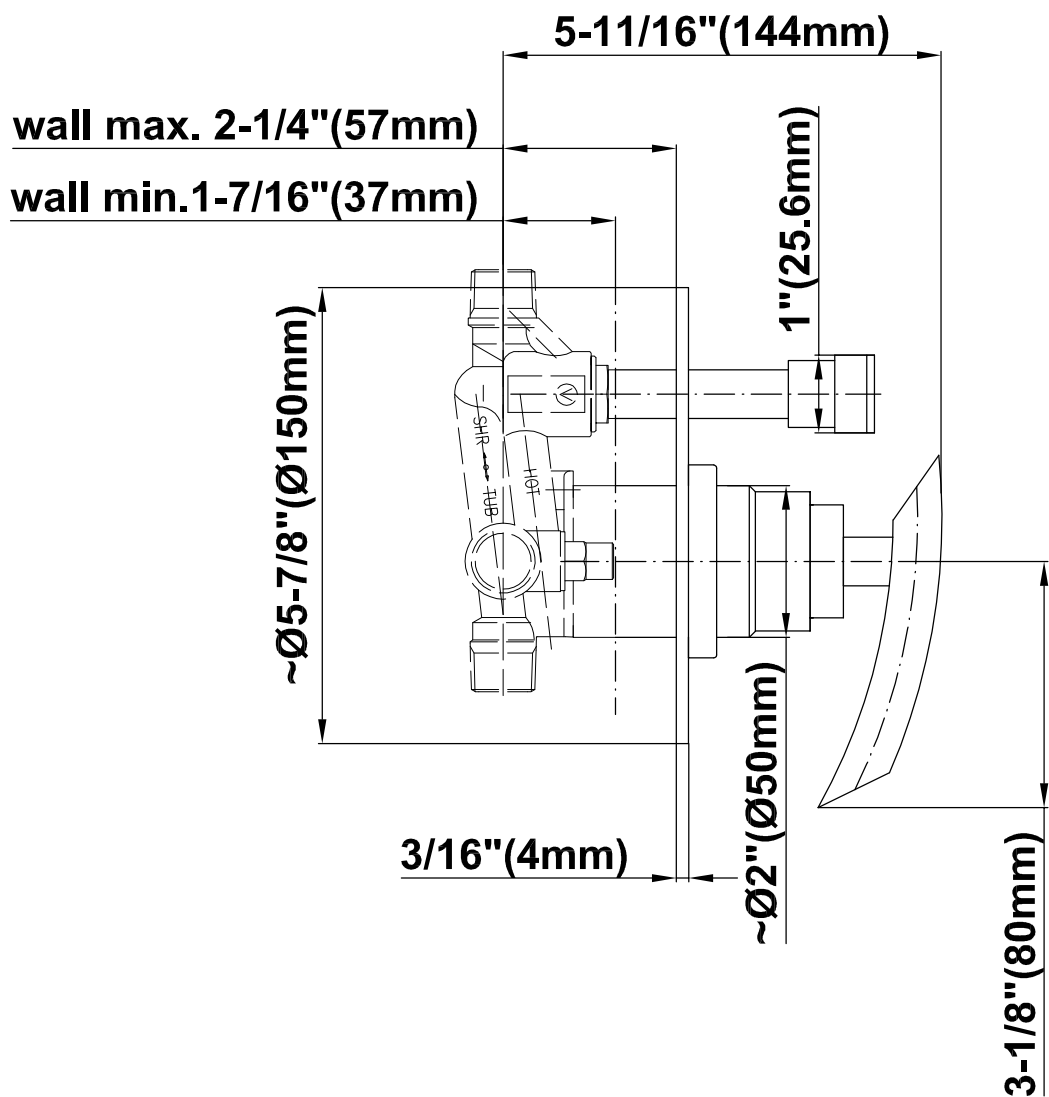

G-7280-LM24S