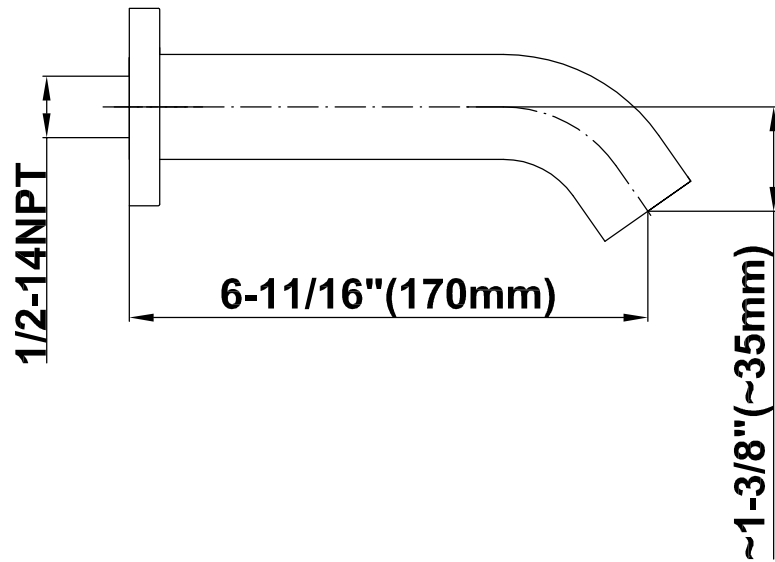

G-7280-LM24S