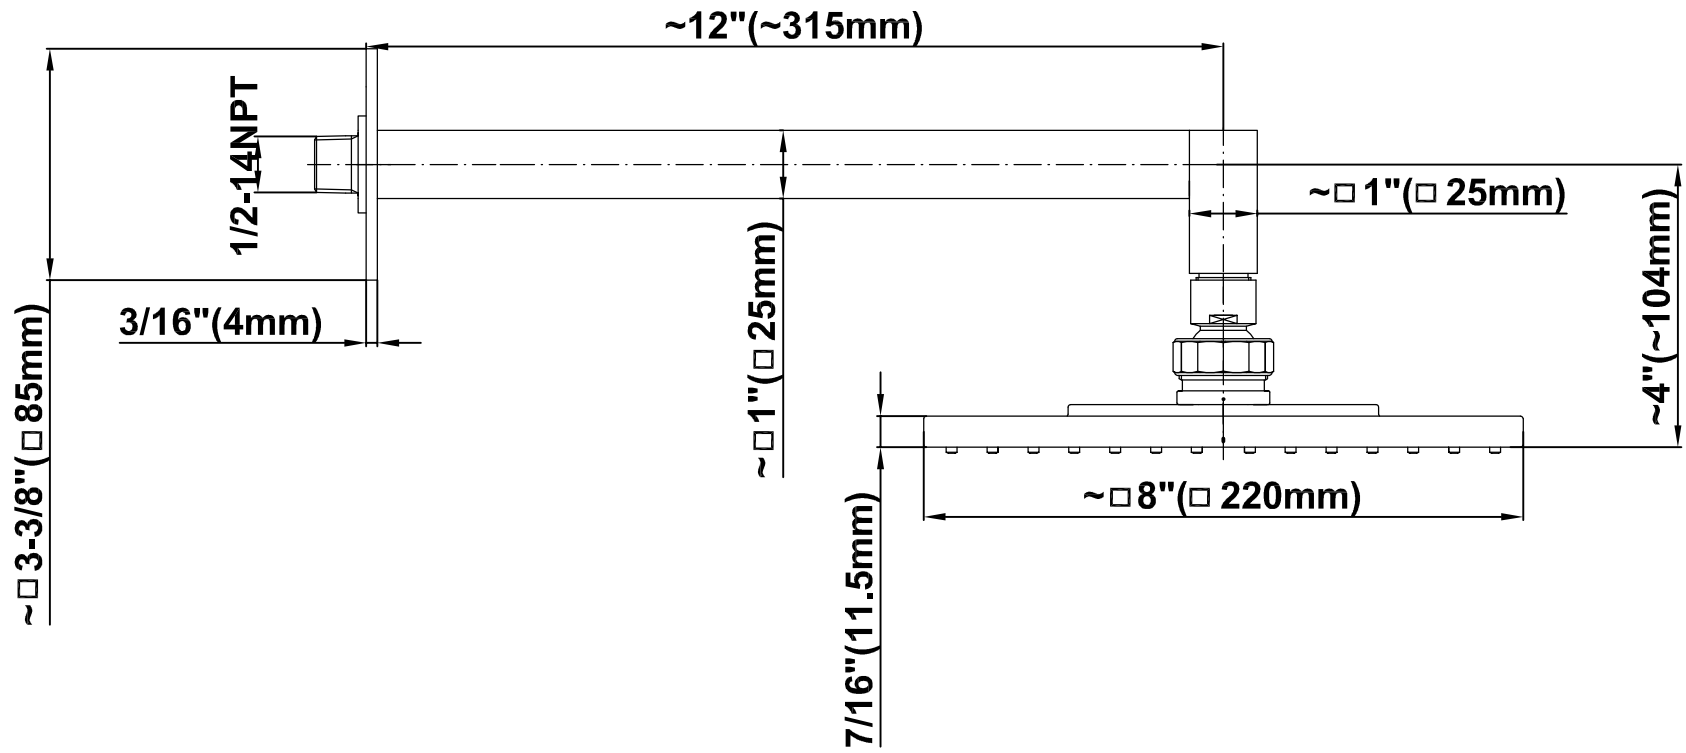

G-7290-C9S