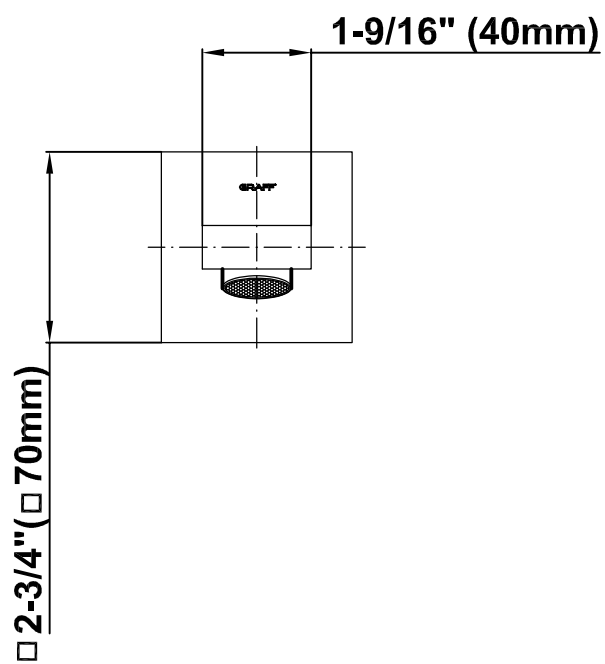

G-7290-C9S