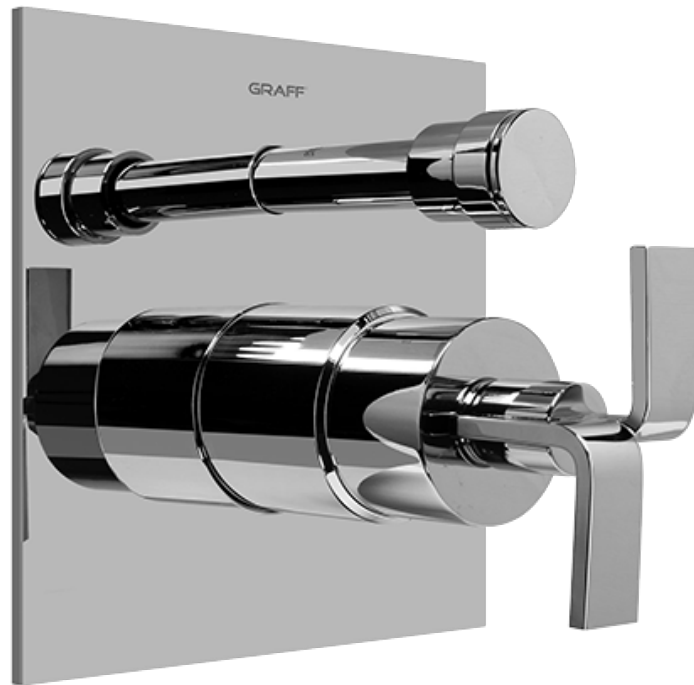

SHOWER  
Pressure Balancing Shower  
System - Tub and Shower  
**G-7290-C9S**

---

**GRAFF®**

# G-7290-C9S

SHOWER  
Concealed Pressure Balancing  
Valve Rough w/Diverter  
**G-7055**

**GRAFF®**

### Product Features

- Anti-scald protection
- 1/2" universal inlets/outlets with male threads
- Built-in service stops
- Push-button diverter
- For use with tub & shower configuration
- Supplied with protective plastic guard

## Information

- Single metal lever handle
- Decorative trim plate
- Includes push-button diverter
- Use with G-7055 pressure balancing rough valve for shower and tub configurations
- To complete package, you must order rough valve
- ADA