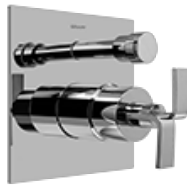

SHOWER  
Pressure Balancing Shower  
System - Tub and Shower  
**G-7290-C9S**

---

**GRAFF®**