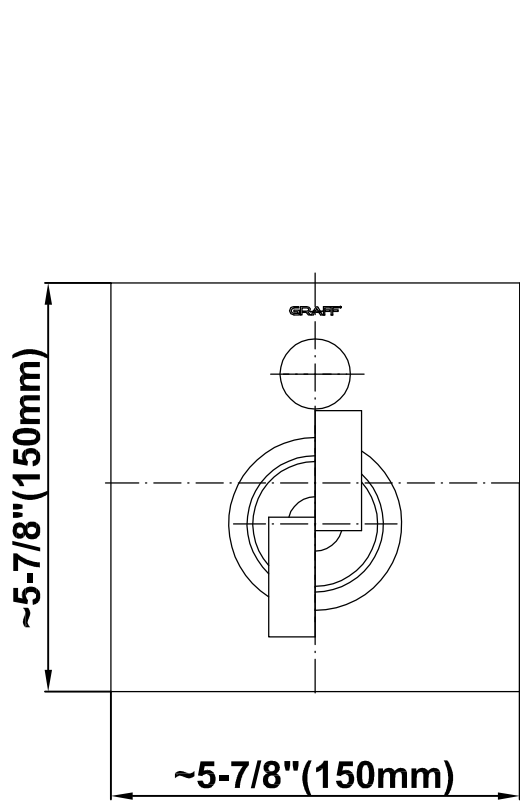

G-7290-C9S