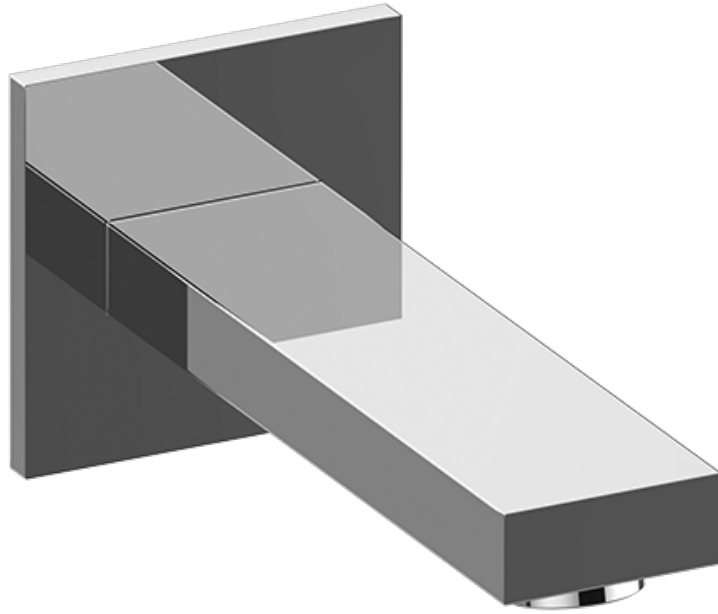

SHOWER
8" Contemporary Tub Spout
G-8575

GRAFF®

Information

- Includes spout ring
- 1/2" NPT male thread inlet
- Tub spout flow rate ~ 8.7 gpm @60 psi

Finishes