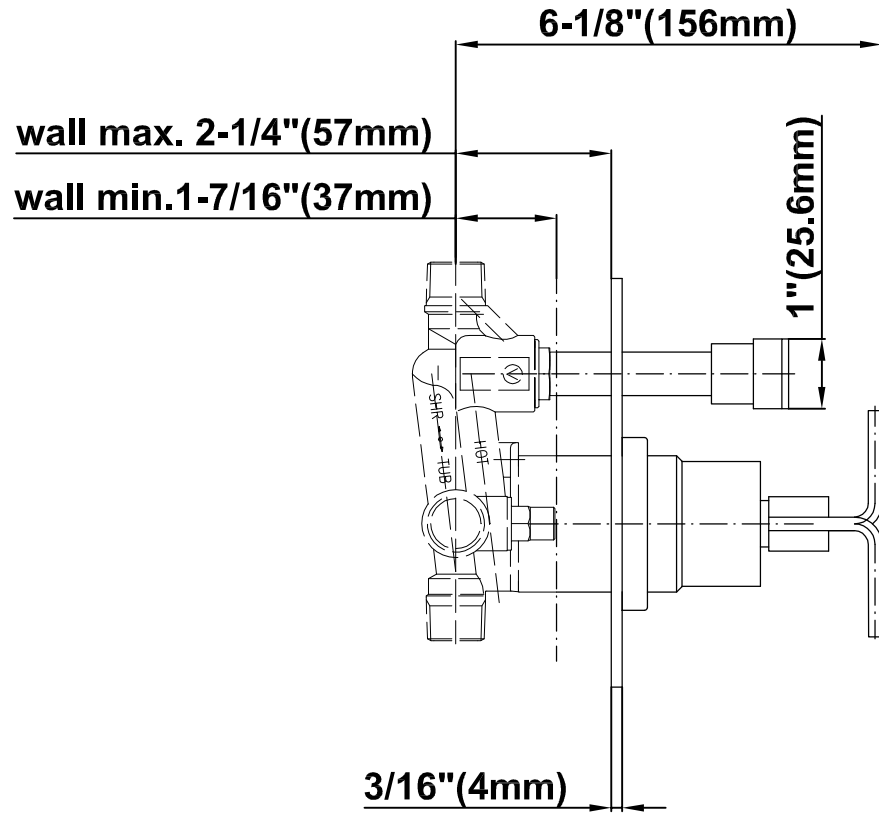

G-7290-C9S