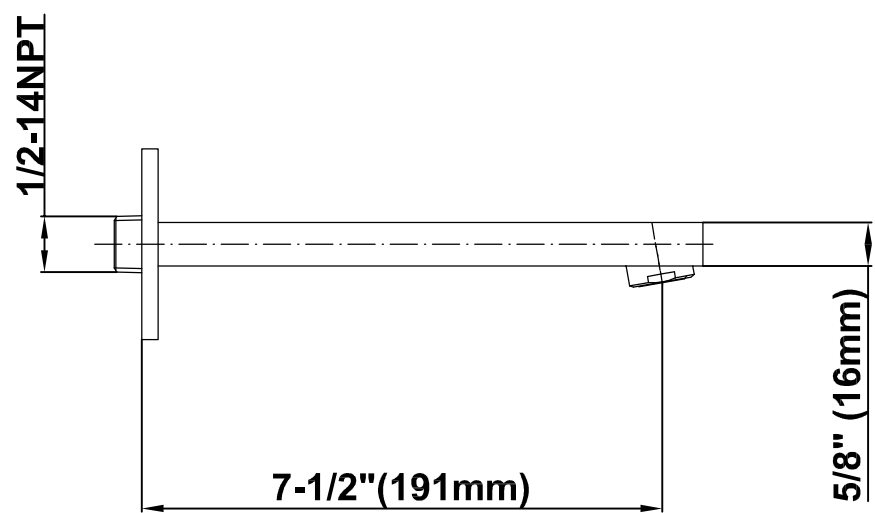

G-7290-C9S