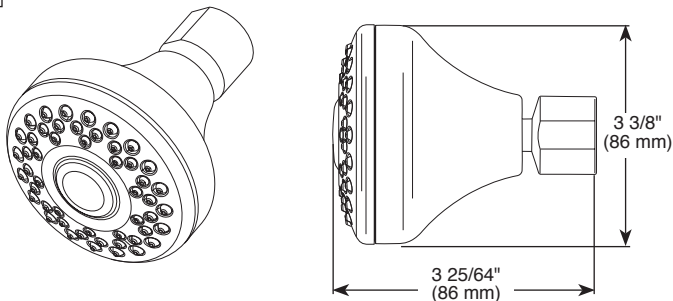

▲ Designate proper finish suffix

see what Delta can do™

TOUCH CLEAN SHOWERHEAD

■ Touch-Clean® Nozzles to Remove
Mineral Deposits

STANDARD SPECIFICATIONS

- One to four spray showerhead
- Touch-Clean® nozzles to remove mineral deposits
- 2.5 gpm maximum at 80 psi, 9.5 L/min @ 552 kPa
- 1.75 gpm maximum at 80 psi, 6.6 L/min @ 552 kPa
- 52102-MB features metal ball joint

WARRANTY

- Lifetime limited warranty on parts (other than electronic parts and batteries) and finishes; or, for commercial users, for 5 years from the date of purchase.
- 5 year limited warranty on electronic parts (other than batteries); or for commercial users, for 1 year from the date of purchase. No warranty is provided on batteries.

COMPLIES WITH:

- ASME A112.18.1 / CSA B125.1
- EPA WaterSense®

Delta reserves the right (1) to make changes in specifications and materials, and (2) to change or discontinue models, both without notice or obligation. Dimensions are for reference only. See current full-line price book or www.deltafaucet.com for finish options and product availability.

55 E. 111th Street, Indianapolis, Indiana 46280
350 South Edgeware Road, St. Thomas, Ontario Canada N5P 4L1
© 2017 Masco Corporation of Indiana