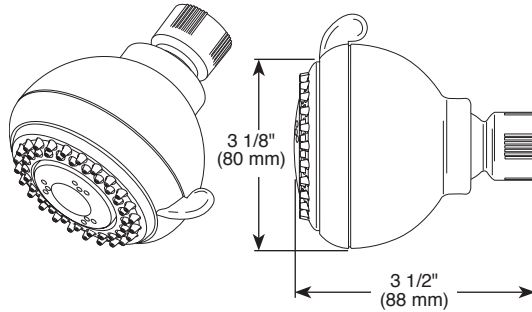

Submitted Model No.: \_\_\_\_\_

Specific Features: \_\_\_\_\_

52102-▲PK 1.75 GPM Showerhead  
52102-▲MB 1.75 GPM Showerhead

Full Body  
Spray

Pause

Fast  
Massage

Full Spray  
w/Massage

52672-▲PK 2.5 GPM Showerhead  
52672-▲18-PK 1.75 GPM Showerhead

### STANDARD SPECIFICATIONS

- One to four spray showerhead
- Touch-Clean® nozzles to remove mineral deposits
- 2.5 gpm maximum at 80 psi, 9.5 L/min @ 552 kPa
- 1.75 gpm maximum at 80 psi, 6.6 L/min @ 552 kPa
- 52102-MB features metal ball joint