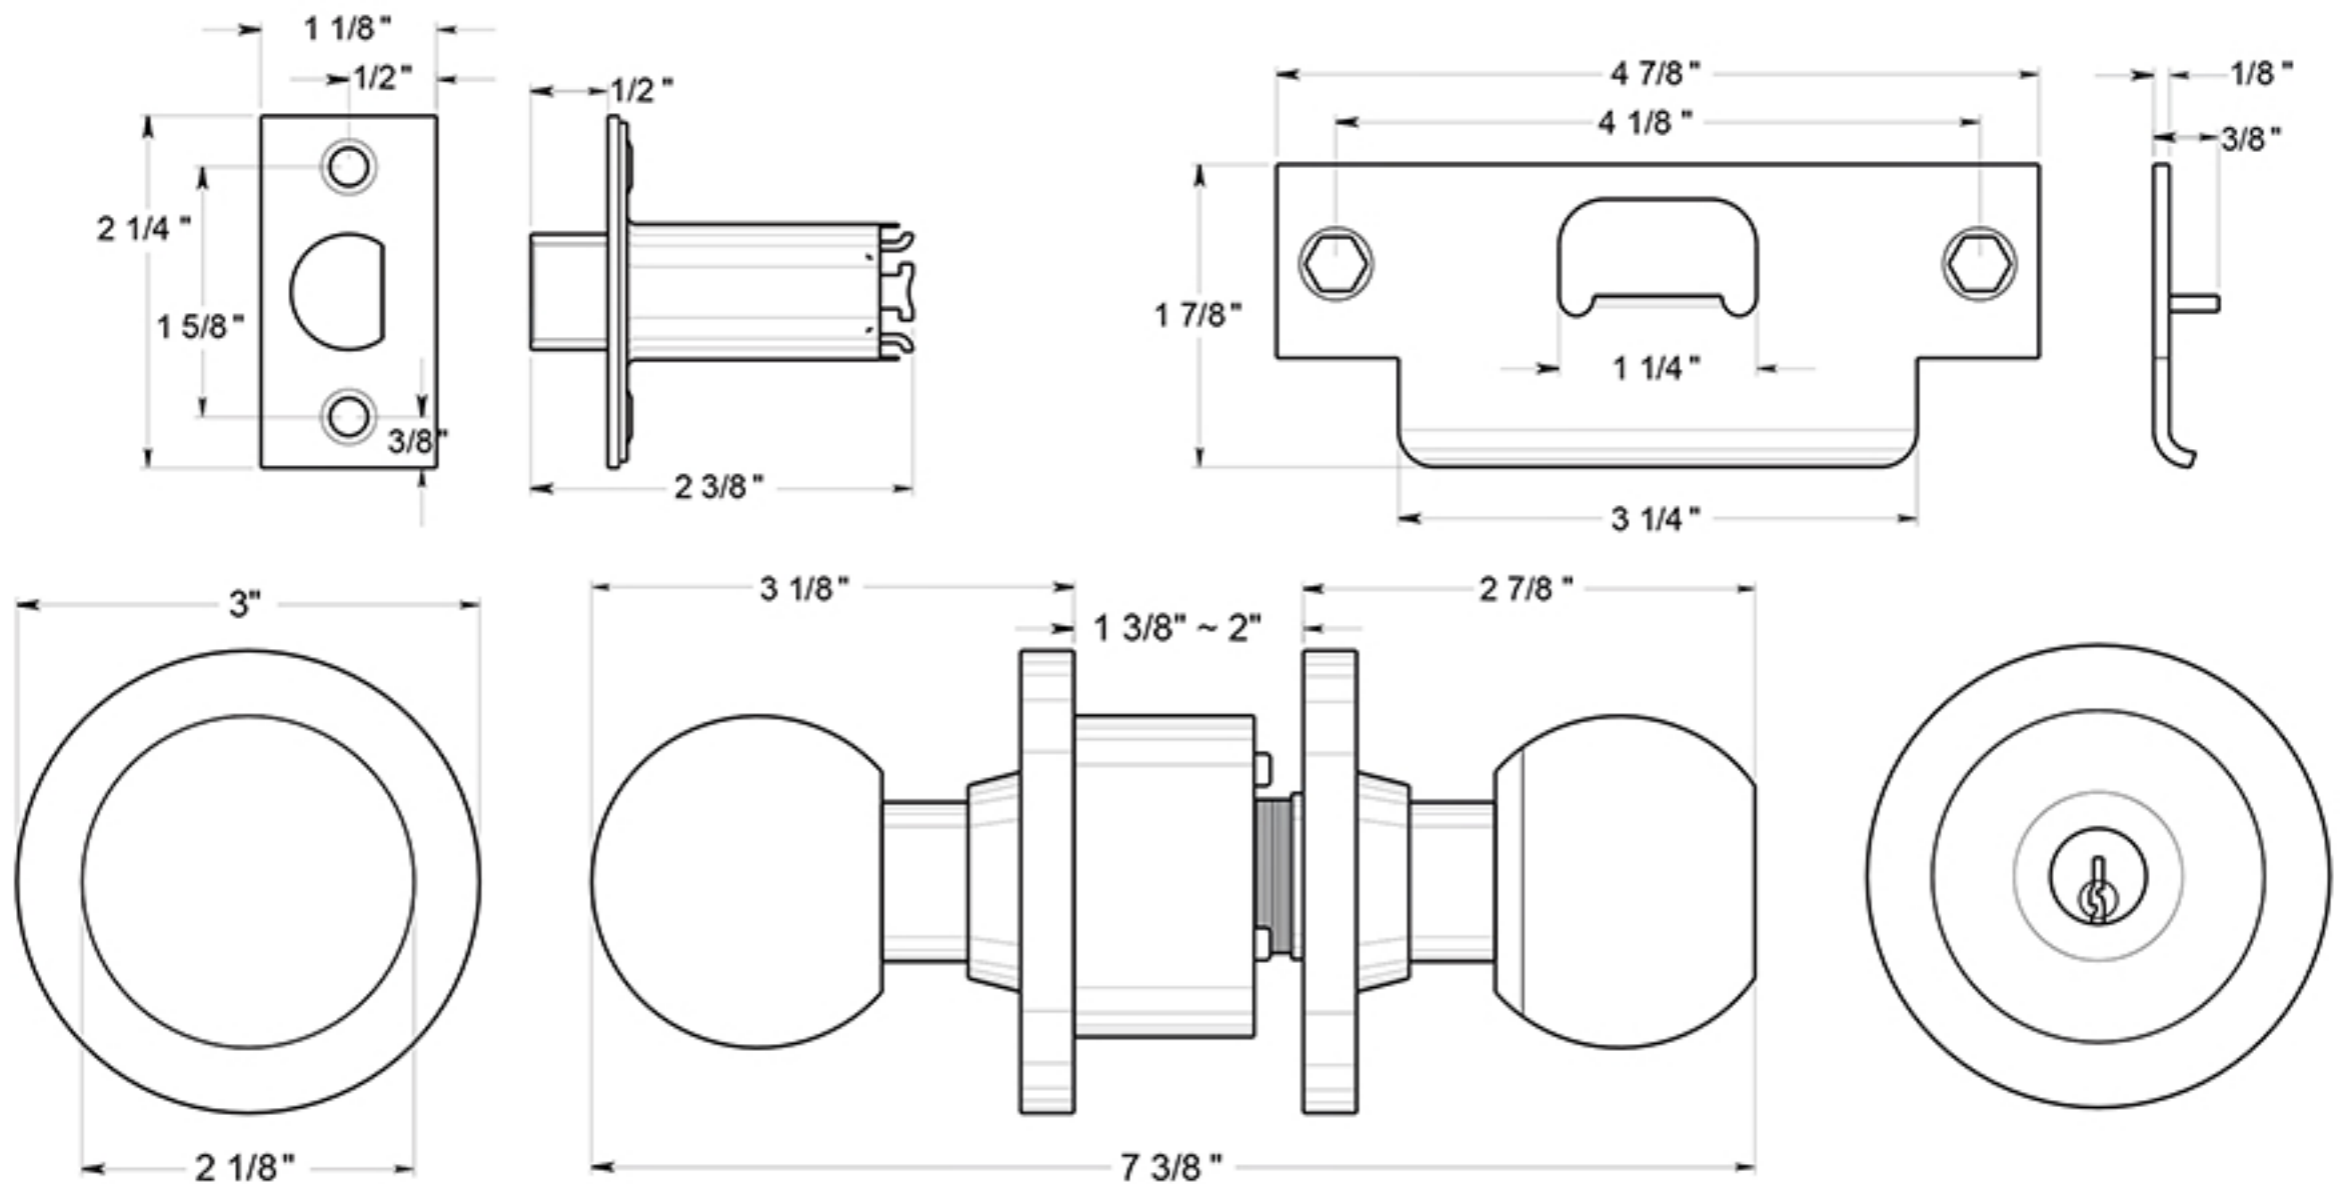

CL104EAC

ROUND KNOBSET / STORE ROOM / COMMERCIAL GRADE 2 / STEEL & ZINC

DRAWING NOT TO SCALE

NOTE: Deltana reserves the right to constantly improve its products and is not responsible for differences between the product in-hand and the specifications contained in this drawing. We do not recommend to pre-drill holes or pre-cut woods or metals based on the drawing information if the veracity of the specifications has not been proven by the live product.